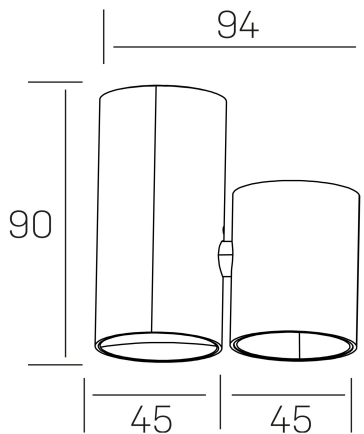

luxo aura

K50155.01.SR.WH-WH.38.ST.8.30.DA

GENERAL DETAILS

INSTALLATION	Surface
FINISHES ALUMINIUM	White-White
LIGHT DIRECTION	Fixed
BEAM ANGLE	38°
INT/EXT IP DEGREE	IP20
MATERIAL	Aluminum
IK DEGREE	IK05
UTILIZATION	Indoor
WARRANTY	3 years

ELECTRICAL DETAILS

LAMP	LED
POWER	7 W
COLOUR TEMPERATURE	3000K
LUMINOUS FLUX	580 lm
EFFICACY DIMMING	83 Lm/W
DIMABLE	DALI
DRIVER	Remote
CLASS PROTECTION	II
COLOUR RENDERING INDEX	CRI>90
VOLTAGE	220-240 V
FRECUENCIA	50-60 Hz
CURRENT INTENSITY	200 mA
LIFE TIME	50.000 h

GENERAL DIMENSIONS

DIMENSIONS	94×45 mm
HEIGHT	h 90 mm
DIMENSIONES DE EMBALAJE	105 × 105 × 70 mm
PESO NETO	0.20

*Please might expect a max.15% figure reduction in finishes other than white