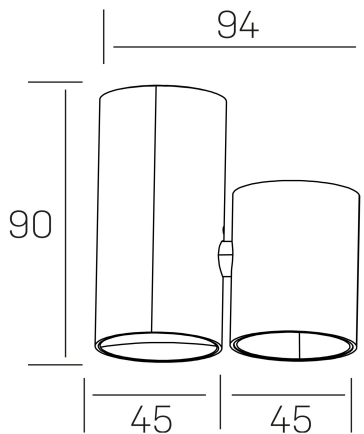

luxo aura

K50155.01.SR.WH-WH.38.ST.8.30.DA

GENERAL DETAILS

INSTALLATION	Surface
FINISHES ALUMINIUM	White-White
LIGHT DIRECTION	Fixed
BEAM ANGLE	38°
INT/EXT IP DEGREE	IP20
MATERIAL	Aluminum
IK DEGREE	IK05
UTILIZATION	Indoor
WARRANTY	5 years

ELECTRICAL DETAILS

LAMP	LED
POWER	7 W
COLOUR TEMPERATURE	3000K
LUMINOUS FLUX	580 lm
EFFICACY DIMMING	83 Lm/W
DIMABLE	DALI
DRIVER	Remote
CLASS PROTECTION	II
COLOUR RENDERING INDEX	CRI>90
VOLTAGE	220-240 V
CURRENT INTENSITY	200 mA
LIFE TIME	50.000 h

GENERAL DIMENSIONS

DIMENSIONS	94×45 mm
HEIGHT	h 90 mm
DIMENSIONES DE EMBALAJE	105 × 105 × 70 mm
PESO NETO	0.20

*Please might expect a max.15% figure reduction in finishes other than white