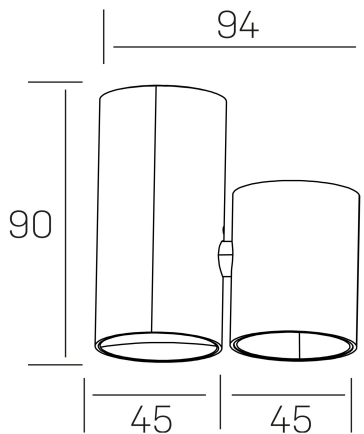

luxo aura

K50155.01.SR.WH-WH.38.ST.8.30.DA

GENERAL DETAILS

INSTALLATION	Surface
FINISHES ALUMINIUM	White-White
LIGHT DIRECTION	Fixed
BEAM ANGLE	38°
INT/EXT IP DEGREE	IP20
MATERIAL	Aluminum
IK DEGREE	IK05
UTILIZATION	Indoor
WARRANTY	3 years

ELECTRICAL DETAILS

LAMP	LED
POWER	7 W
COLOUR TEMPERATURE	3000K
LUMINOUS FLUX	580 lm
EFFICACY DIMMING	83 Lm/W
DIMABLE	DALI
DRIVER	Remote
CLASS PROTECTION	II
COLOUR RENDERING INDEX	CRI>90
VOLTAGE	220-240 V
FRECUENCIA	50-60 Hz
CURRENT INTENSITY	200 mA
LIFE TIME	35.000 h

GENERAL DIMENSIONS

DIMENSIONS	94×45 mm
HEIGHT	h 90 mm
DIMENSIONES DE EMBALAJE	105 × 105 × 70 mm
PESO NETO	0.20

*Please might expect a max.15% figure reduction in finishes other than white