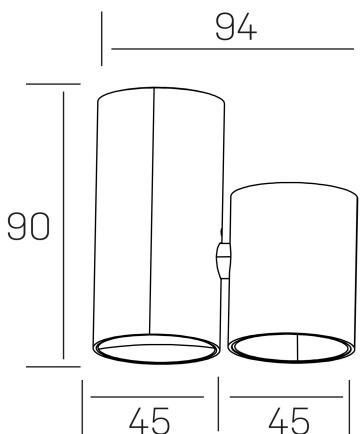

GENERAL DETAILS

INSTALLATION	Surface
FINISHES ALUMINIUM	White-White
LIGHT DIRECTION	Fixed
BEAM ANGLE	38°
INT/EXT IP DEGREE	IP20
MATERIAL	Aluminum
IK DEGREE	IK05
UTILIZATION	Indoor
WARRANTY	5 years

ELECTRICAL DETAILS

LAMP	LED
POWER	7 W
COLOUR TEMPERATURE	3000K
LUMINOUS FLUX	580 lm
EFFICACY DIMMING	83 Lm/W
DIMABLE	1.10v
DRIVER	Remote
CLASS PROTECTION	II
COLOUR RENDERING INDEX	CRI>90
VOLTAGE	220-240 V
CURRENT INTENSITY	200 mA
LIFE TIME	50.000 h

GENERAL DIMENSIONS

DIMENSIONS	94×45 mm
HEIGHT	h 90 mm
DIMENSIONES DE EMBALAJE	105 × 105 × 70 mm
PESO NETO	0.20

*Please might expect a max.15% figure reduction in finishes other than white

luxo aura
K50155.01.SR.WH-WH.38.ST.8.30.D1