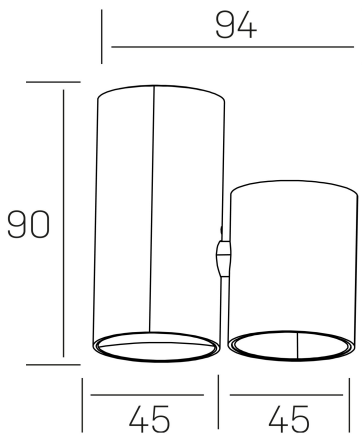

luxo aura
K50155.01.SR.WH-WH.38.ST.9.30

GENERAL DETAILS

INSTALLATION	Surface
FINISHES ALUMINIUM	White-White
LIGHT DIRECTION	Fixed
BEAM ANGLE	38°
INT/EXT IP DEGREE	IP20
MATERIAL	Aluminum
IK DEGREE	IK05
UTILIZATION	Indoor
WARRANTY	3 years

ELECTRICAL DETAILS

LAMP	LED
POWER	7 W
COLOUR TEMPERATURE	3000K
LUMINOUS FLUX	580 lm
EFFICACY DIMMING	83 Lm/W
DIMABLE	No Dim
DRIVER	Integrated
CLASS PROTECTION	II
COLOUR RENDERING INDEX	CRI>90
VOLTAGE	220-240 V
FRECUENCIA	50-60 Hz
CURRENT INTENSITY	200 mA
LIFE TIME	50.000 h

GENERAL DIMENSIONS

DIMENSIONS	94×45 mm
HEIGHT	h 90 mm
DIMENSIONES DE EMBALAJE	105 × 105 × 70 mm
PESO NETO	0.20

*Please might expect a max.15% figure reduction in finishes other than white