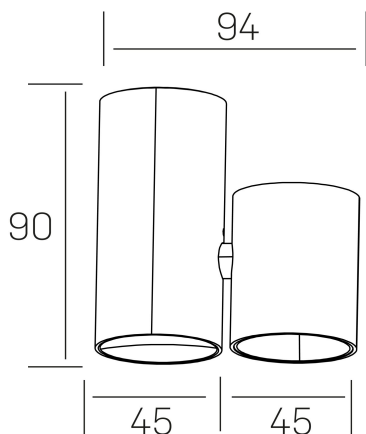

luxo aura
K50155.01.SR.WH-WH.38.ST.9.30

GENERAL DETAILS

INSTALLATION	Surface
FINISHES ALUMINIUM	White-White
LIGHT DIRECTION	Fixed
BEAM ANGLE	38°
INT/EXT IP DEGREE	IP20
MATERIAL	Aluminum
IK DEGREE	IK05
UTILIZATION	Indoor
WARRANTY	3 years

ELECTRICAL DETAILS

LAMP	LED
POWER	7 W
COLOUR TEMPERATURE	3000K
LUMINOUS FLUX	580 lm
EFFICACY DIMMING	83 Lm/W
DIMABLE	No Dim
DRIVER	Integrated
CLASS PROTECTION	II
COLOUR RENDERING INDEX	CRI>90
VOLTAGE	220-240 V
FRECUENCIA	50-60 Hz
CURRENT INTENSITY	200 mA
LIFE TIME	35.000 h

GENERAL DIMENSIONS

DIMENSIONS	94×45 mm
HEIGHT	h 90 mm
DIMENSIONES DE EMBALAJE	105 × 105 × 70 mm
PESO NETO	0.20

*Please might expect a max.15% figure reduction in finishes other than white