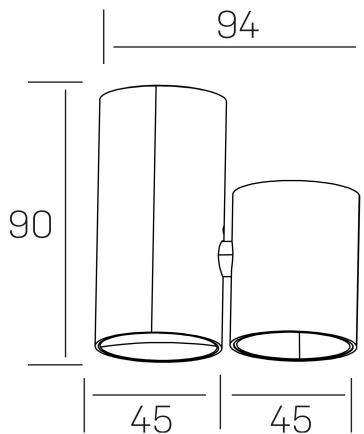

luxo aura
K50155.01.SR.WH-WH.38.ST.9.30

GENERAL DETAILS

INSTALLATION	Surface
FINISHES ALUMINIUM	White-White
LIGHT DIRECTION	Fixed
BEAM ANGLE	38°
INT/EXT IP DEGREE	IP20
MATERIAL	Aluminum
IK DEGREE	IK05
UTILIZATION	Indoor
WARRANTY	5 years

ELECTRICAL DETAILS

LAMP	LED
POWER	7 W
COLOUR TEMPERATURE	3000K
LUMINOUS FLUX	580 lm
EFFICACY DIMMING	83 Lm/W
DIMABLE	No Dim
DRIVER	Integrated
CLASS PROTECTION	II
COLOUR RENDERING INDEX	CRI>90
VOLTAGE	220-240 V
CURRENT INTENSITY	200 mA
LIFE TIME	50.000 h

GENERAL DIMENSIONS

DIMENSIONS	94×45 mm
HEIGHT	h 90 mm
DIMENSIONES DE EMBALAJE	105 × 105 × 70 mm
PESO NETO	0.20

*Please might expect a max.15% figure reduction in finishes other than white