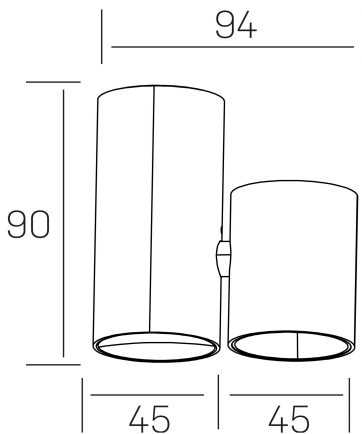

luxo aura
K50155.01.SR.BK-BK.38.ST.8.40.PU

GENERAL DETAILS

INSTALLATION	Surface
FINISHES ALUMINIUM	Black-Black
LIGHT DIRECTION	Fixed
BEAM ANGLE	38°
INT/EXT IP DEGREE	IP20
MATERIAL	Aluminum
IK DEGREE	IK05
UTILIZATION	Indoor
WARRANTY	5 years

ELECTRICAL DETAILS

LAMP	LED
POWER	7 W
COLOUR TEMPERATURE	4000K
LUMINOUS FLUX	670 lm
EFFICACY DIMMING	96 Lm/W
DIMABLE	Push
DRIVER	Remote
CLASS PROTECTION	II
COLOUR RENDERING INDEX	CRI>90
VOLTAGE	220-240 V
CURRENT INTENSITY	200 mA
LIFE TIME	50.000 h

GENERAL DIMENSIONS

DIMENSIONS	94×45 mm
HEIGHT	h 90 mm
DIMENSIONES DE EMBALAJE	105 × 105 × 70 mm
PESO NETO	0.20

*Please might expect a max.15% figure reduction in finishes other than white