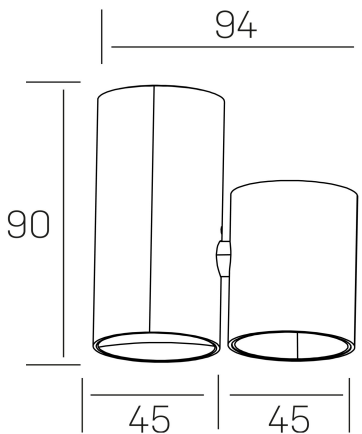

luxo aura
K50155.01.SR.BK-BK.38.ST.8.40.PU

GENERAL DETAILS

INSTALLATION	Surface
FINISHES ALUMINIUM	Black-Black
LIGHT DIRECTION	Fixed
BEAM ANGLE	38°
INT/EXT IP DEGREE	IP20
MATERIAL	Aluminum
IK DEGREE	IK05
UTILIZATION	Indoor
WARRANTY	3 years

ELECTRICAL DETAILS

LAMP	LED
POWER	7 W
COLOUR TEMPERATURE	4000K
LUMINOUS FLUX	670 lm
EFFICACY DIMMING	96 Lm/W
DIMABLE	Push
DRIVER	Remote
CLASS PROTECTION	II
COLOUR RENDERING INDEX	CRI>90
VOLTAGE	220-240 V
FRECUENCIA	50-60 Hz
CURRENT INTENSITY	200 mA
LIFE TIME	35.000 h

GENERAL DIMENSIONS

DIMENSIONS	94×45 mm
HEIGHT	h 90 mm
DIMENSIONES DE EMBALAJE	105 × 105 × 70 mm
PESO NETO	0.20

*Please might expect a max.15% figure reduction in finishes other than white