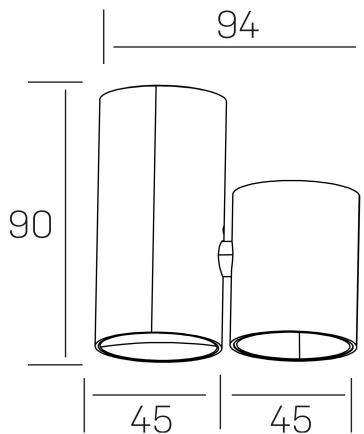

**luxo aura**  
K50155.01.SR.BK-BK.38.ST.8.40.PC

#### GENERAL DETAILS

INSTALLATION	Surface
FINISHES ALUMINIUM	Black-Black
LIGHT DIRECTION	Fixed
BEAM ANGLE	38°
INT/EXT IP DEGREE	IP20
MATERIAL	Aluminum
IK DEGREE	IK05
UTILIZATION	Indoor
WARRANTY	3 years

#### ELECTRICAL DETAILS

LAMP	LED
POWER	7 W
COLOUR TEMPERATURE	4000K
LUMINOUS FLUX	670 lm
EFFICACY DIMMING	96 Lm/W
DIMABLE	PHASE CUT
DRIVER	Remote
CLASS PROTECTION	II
COLOUR RENDERING INDEX	CRI>90
VOLTAGE	220-240 V
FRECUENCIA	50-60 Hz
CURRENT INTENSITY	200 mA
LIFE TIME	35.000 h

#### GENERAL DIMENSIONS

DIMENSIONS	94×45 mm
HEIGHT	h 90 mm
DIMENSIONES DE EMBALAJE	105 × 105 × 70 mm
PESO NETO	0.20

\*Please might expect a max.15% figure reduction in finishes other than white