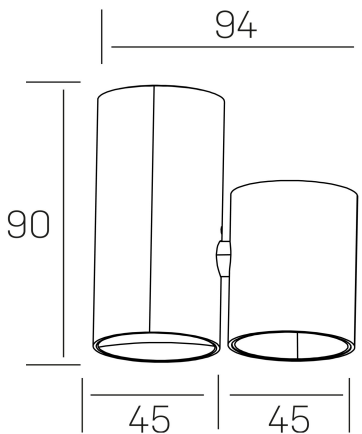

**luxo aura**  
K50155.01.SR.BK-BK.38.ST.8.40.PC

#### GENERAL DETAILS

INSTALLATION	Surface
FINISHES ALUMINIUM	Black-Black
LIGHT DIRECTION	Fixed
BEAM ANGLE	38°
INT/EXT IP DEGREE	IP20
MATERIAL	Aluminum
IK DEGREE	IK05
UTILIZATION	Indoor
WARRANTY	3 years

#### ELECTRICAL DETAILS

LAMP	LED
POWER	7 W
COLOUR TEMPERATURE	4000K
LUMINOUS FLUX	670 lm
EFFICACY DIMMING	96 Lm/W
DIMABLE	PHASE CUT
DRIVER	Remote
CLASS PROTECTION	II
COLOUR RENDERING INDEX	CRI>90
VOLTAGE	220-240 V
FRECUENCIA	50-60 Hz
CURRENT INTENSITY	200 mA
LIFE TIME	50.000 h

#### GENERAL DIMENSIONS

DIMENSIONS	94×45 mm
HEIGHT	h 90 mm
DIMENSIONES DE EMBALAJE	105 × 105 × 70 mm
PESO NETO	0.20

\*Please might expect a max.15% figure reduction in finishes other than white