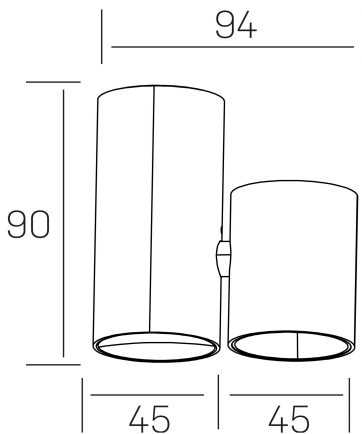

luxo aura
K50155.01.SR.BK-BK.38.ST.8.40.DA

GENERAL DETAILS

INSTALLATION	Surface
FINISHES ALUMINIUM	Black-Black
LIGHT DIRECTION	Fixed
BEAM ANGLE	38°
INT/EXT IP DEGREE	IP20
MATERIAL	Aluminum
IK DEGREE	IK05
UTILIZATION	Indoor
WARRANTY	5 years

ELECTRICAL DETAILS

LAMP	LED
POWER	7 W
COLOUR TEMPERATURE	4000K
LUMINOUS FLUX	670 lm
EFFICACY DIMMING	96 Lm/W
DIMABLE	DALI
DRIVER	Remote
CLASS PROTECTION	II
COLOUR RENDERING INDEX	CRI>90
VOLTAGE	220-240 V
CURRENT INTENSITY	200 mA
LIFE TIME	50.000 h

GENERAL DIMENSIONS

DIMENSIONS	94×45 mm
HEIGHT	h 90 mm
DIMENSIONES DE EMBALAJE	105 × 105 × 70 mm
PESO NETO	0.20

*Please might expect a max.15% figure reduction in finishes other than white