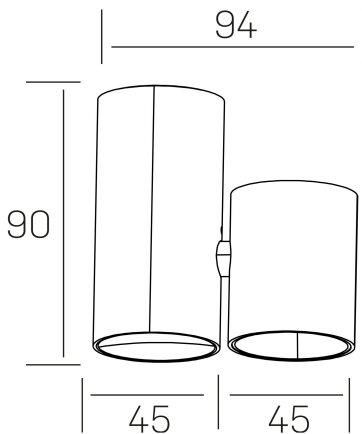

luxo aura
K50155.01.SR.BK-BK.38.ST.8.40.DA

GENERAL DETAILS

INSTALLATION	Surface
FINISHES ALUMINIUM	Black-Black
LIGHT DIRECTION	Fixed
BEAM ANGLE	38°
INT/EXT IP DEGREE	IP20
MATERIAL	Aluminum
IK DEGREE	IK05
UTILIZATION	Indoor
WARRANTY	3 years

ELECTRICAL DETAILS

LAMP	LED
POWER	7 W
COLOUR TEMPERATURE	4000K
LUMINOUS FLUX	670 lm
EFFICACY DIMMING	96 Lm/W
DIMABLE	DALI
DRIVER	Remote
CLASS PROTECTION	II
COLOUR RENDERING INDEX	CRI>90
VOLTAGE	220-240 V
FRECUENCIA	50-60 Hz
CURRENT INTENSITY	200 mA
LIFE TIME	35.000 h

GENERAL DIMENSIONS

DIMENSIONS	94×45 mm
HEIGHT	h 90 mm
DIMENSIONES DE EMBALAJE	105 × 105 × 70 mm
PESO NETO	0.20

*Please might expect a max.15% figure reduction in finishes other than white