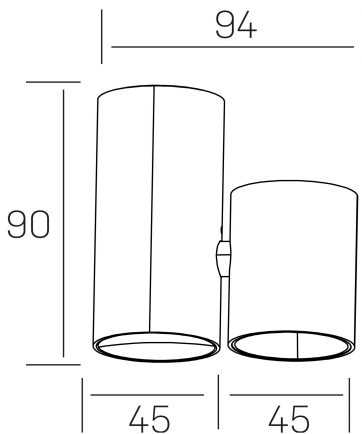

**luxo aura**  
K50155.01.SR.BK-BK.38.ST.8.40.DA

#### GENERAL DETAILS

INSTALLATION	Surface
FINISHES ALUMINIUM	Black-Black
LIGHT DIRECTION	Fixed
BEAM ANGLE	38°
INT/EXT IP DEGREE	IP20
MATERIAL	Aluminum
IK DEGREE	IK05
UTILIZATION	Indoor
WARRANTY	3 years

#### ELECTRICAL DETAILS

LAMP	LED
POWER	7 W
COLOUR TEMPERATURE	4000K
LUMINOUS FLUX	670 lm
EFFICACY DIMMING	96 Lm/W
DIMABLE	DALI
DRIVER	Remote
CLASS PROTECTION	II
COLOUR RENDERING INDEX	CRI>90
VOLTAGE	220-240 V
FRECUENCIA	50-60 Hz
CURRENT INTENSITY	200 mA
LIFE TIME	50.000 h

#### GENERAL DIMENSIONS

DIMENSIONS	94×45 mm
HEIGHT	h 90 mm
DIMENSIONES DE EMBALAJE	105 × 105 × 70 mm
PESO NETO	0.20

\*Please might expect a max.15% figure reduction in finishes other than white