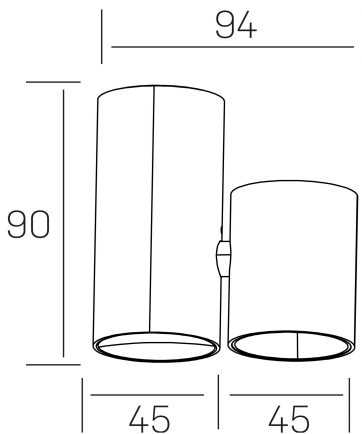

luxo aura
K50155.01.SR.BK-BK.38.ST.8.40.D1

GENERAL DETAILS

INSTALLATION	Surface
FINISHES ALUMINIUM	Black-Black
LIGHT DIRECTION	Fixed
BEAM ANGLE	38°
INT/EXT IP DEGREE	IP20
MATERIAL	Aluminum
IK DEGREE	IK05
UTILIZATION	Indoor
WARRANTY	3 years

ELECTRICAL DETAILS

LAMP	LED
POWER	7 W
COLOUR TEMPERATURE	4000K
LUMINOUS FLUX	670 lm
EFFICACY DIMMING	96 Lm/W
DIMABLE	1.10v
DRIVER	Remote
CLASS PROTECTION	II
COLOUR RENDERING INDEX	CRI>90
VOLTAGE	220-240 V
FRECUENCIA	50-60 Hz
CURRENT INTENSITY	200 mA
LIFE TIME	50.000 h

GENERAL DIMENSIONS

DIMENSIONS	94×45 mm
HEIGHT	h 90 mm
DIMENSIONES DE EMBALAJE	105 × 105 × 70 mm
PESO NETO	0.20

*Please might expect a max.15% figure reduction in finishes other than white