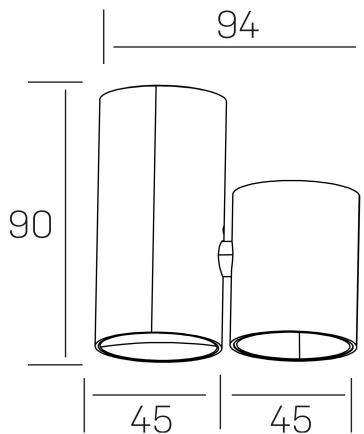

luxo aura
K50155.01.SR.BK-BK.38.ST.8.40.D1

GENERAL DETAILS

INSTALLATION	Surface
FINISHES ALUMINIUM	Black-Black
LIGHT DIRECTION	Fixed
BEAM ANGLE	38°
INT/EXT IP DEGREE	IP20
MATERIAL	Aluminum
IK DEGREE	IK05
UTILIZATION	Indoor
WARRANTY	3 years

ELECTRICAL DETAILS

LAMP	LED
POWER	7 W
COLOUR TEMPERATURE	4000K
LUMINOUS FLUX	670 lm
EFFICACY DIMMING	96 Lm/W
DIMABLE	1.10v
DRIVER	Remote
CLASS PROTECTION	II
COLOUR RENDERING INDEX	CRI>90
VOLTAGE	220-240 V
FRECUENCIA	50-60 Hz
CURRENT INTENSITY	200 mA
LIFE TIME	35.000 h

GENERAL DIMENSIONS

DIMENSIONS	94×45 mm
HEIGHT	h 90 mm
DIMENSIONES DE EMBALAJE	105 × 105 × 70 mm
PESO NETO	0.20

*Please might expect a max.15% figure reduction in finishes other than white