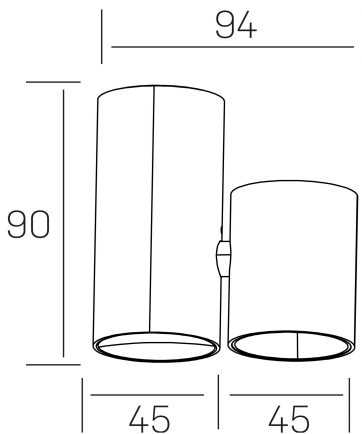

luxo aura
K50155.01.SR.BK-BK.38.ST.8.40.D1

GENERAL DETAILS

INSTALLATION	Surface
FINISHES ALUMINIUM	Black-Black
LIGHT DIRECTION	Fixed
BEAM ANGLE	38°
INT/EXT IP DEGREE	IP20
MATERIAL	Aluminum
IK DEGREE	IK05
UTILIZATION	Indoor
WARRANTY	5 years

ELECTRICAL DETAILS

LAMP	LED
POWER	7 W
COLOUR TEMPERATURE	4000K
LUMINOUS FLUX	670 lm
EFFICACY DIMMING	96 Lm/W
DIMABLE	1.10v
DRIVER	Remote
CLASS PROTECTION	II
COLOUR RENDERING INDEX	CRI>90
VOLTAGE	220-240 V
CURRENT INTENSITY	200 mA
LIFE TIME	50.000 h

GENERAL DIMENSIONS

DIMENSIONS	94×45 mm
HEIGHT	h 90 mm
DIMENSIONES DE EMBALAJE	105 × 105 × 70 mm
PESO NETO	0.20

*Please might expect a max.15% figure reduction in finishes other than white