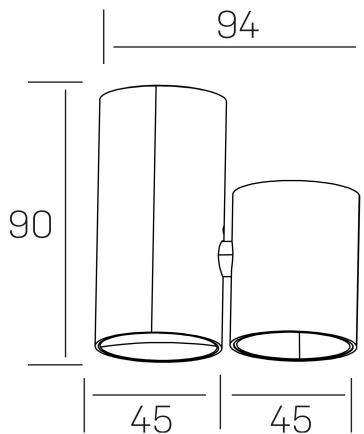

**luxo aura**  
K50155.01.SR.BK-BK.38.ST.9.40

#### GENERAL DETAILS

INSTALLATION	Surface
FINISHES ALUMINIUM	Black-Black
LIGHT DIRECTION	Fixed
BEAM ANGLE	38°
INT/EXT IP DEGREE	IP20
MATERIAL	Aluminum
IK DEGREE	IK05
UTILIZATION	Indoor
WARRANTY	3 years

#### ELECTRICAL DETAILS

LAMP	LED
POWER	7 W
COLOUR TEMPERATURE	4000K
LUMINOUS FLUX	670 lm
EFFICACY DIMMING	96 Lm/W
DIMABLE	No Dim
DRIVER	Integrated
CLASS PROTECTION	II
COLOUR RENDERING INDEX	CRI>90
VOLTAGE	220-240 V
FRECUENCIA	50-60 Hz
CURRENT INTENSITY	200 mA
LIFE TIME	35.000 h

#### GENERAL DIMENSIONS

DIMENSIONS	94×45 mm
HEIGHT	h 90 mm
DIMENSIONES DE EMBALAJE	105 × 105 × 70 mm
PESO NETO	0.20

\*Please might expect a max.15% figure reduction in finishes other than white