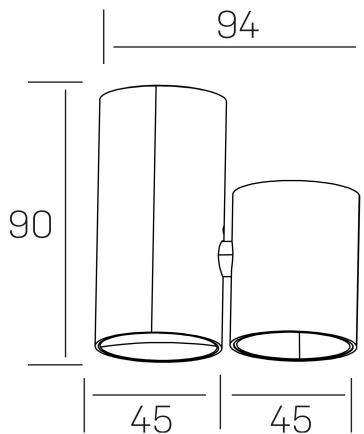

luxo aura
K50155.01.SR.BK-BK.38.ST.9.40

GENERAL DETAILS

INSTALLATION	Surface
FINISHES ALUMINIUM	Black-Black
LIGHT DIRECTION	Fixed
BEAM ANGLE	38°
INT/EXT IP DEGREE	IP20
MATERIAL	Aluminum
IK DEGREE	IK05
UTILIZATION	Indoor
WARRANTY	5 years

ELECTRICAL DETAILS

LAMP	LED
POWER	7 W
COLOUR TEMPERATURE	4000K
LUMINOUS FLUX	670 lm
EFFICACY DIMMING	96 Lm/W
DIMABLE	No Dim
DRIVER	Integrated
CLASS PROTECTION	II
COLOUR RENDERING INDEX	CRI>90
VOLTAGE	220-240 V
CURRENT INTENSITY	200 mA
LIFE TIME	50.000 h

GENERAL DIMENSIONS

DIMENSIONS	94×45 mm
HEIGHT	h 90 mm
DIMENSIONES DE EMBALAJE	105 × 105 × 70 mm
PESO NETO	0.20

*Please might expect a max.15% figure reduction in finishes other than white