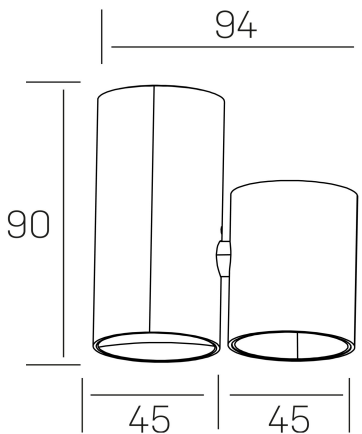

luxo aura
K50155.01.SR.BK-BK.38.ST.8.30.PU

GENERAL DETAILS

INSTALLATION	Surface
FINISHES ALUMINIUM	Black-Black
LIGHT DIRECTION	Fixed
BEAM ANGLE	38°
INT/EXT IP DEGREE	IP20
MATERIAL	Aluminum
IK DEGREE	IK05
UTILIZATION	Indoor
WARRANTY	3 years

ELECTRICAL DETAILS

LAMP	LED
POWER	7 W
COLOUR TEMPERATURE	3000K
LUMINOUS FLUX	580 lm
EFFICACY DIMMING	83 Lm/W
DIMABLE	Push
DRIVER	Remote
CLASS PROTECTION	II
COLOUR RENDERING INDEX	CRI>90
VOLTAGE	220-240 V
FRECUENCIA	50-60 Hz
CURRENT INTENSITY	200 mA
LIFE TIME	50.000 h

GENERAL DIMENSIONS

DIMENSIONS	94×45 mm
HEIGHT	h 90 mm
DIMENSIONES DE EMBALAJE	105 × 105 × 70 mm
PESO NETO	0.20

*Please might expect a max.15% figure reduction in finishes other than white