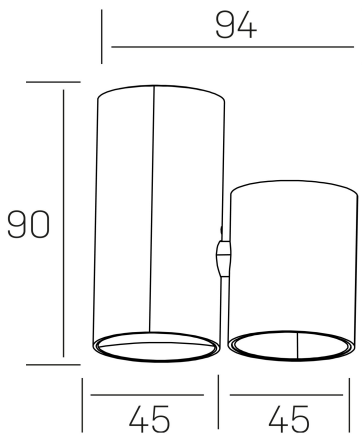

luxo aura
K50155.01.SR.BK-BK.38.ST.8.30.PU

GENERAL DETAILS

INSTALLATION	Surface
FINISHES ALUMINIUM	Black-Black
LIGHT DIRECTION	Fixed
BEAM ANGLE	38°
INT/EXT IP DEGREE	IP20
MATERIAL	Aluminum
IK DEGREE	IK05
UTILIZATION	Indoor
WARRANTY	3 years

ELECTRICAL DETAILS

LAMP	LED
POWER	7 W
COLOUR TEMPERATURE	3000K
LUMINOUS FLUX	580 lm
EFFICACY DIMMING	83 Lm/W
DIMABLE	Push
DRIVER	Remote
CLASS PROTECTION	II
COLOUR RENDERING INDEX	CRI>90
VOLTAGE	220-240 V
FRECUENCIA	50-60 Hz
CURRENT INTENSITY	200 mA
LIFE TIME	35.000 h

GENERAL DIMENSIONS

DIMENSIONS	94×45 mm
HEIGHT	h 90 mm
DIMENSIONES DE EMBALAJE	105 × 105 × 70 mm
PESO NETO	0.20

*Please might expect a max.15% figure reduction in finishes other than white