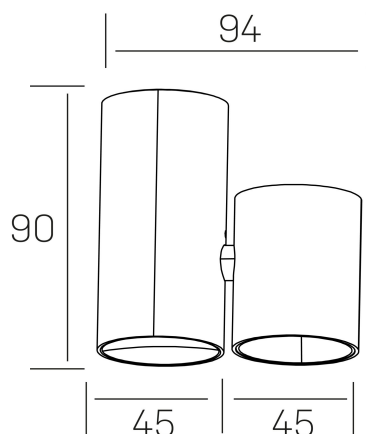

luxo aura
K50155.01.SR.BK-BK.38.ST.8.30.PU

GENERAL DETAILS

INSTALLATION	Surface
FINISHES ALUMINIUM	Black-Black
LIGHT DIRECTION	Fixed
BEAM ANGLE	38°
INT/EXT IP DEGREE	IP20
MATERIAL	Aluminum
IK DEGREE	IK05
UTILIZATION	Indoor
WARRANTY	5 years

ELECTRICAL DETAILS

LAMP	LED
POWER	7 W
COLOUR TEMPERATURE	3000K
LUMINOUS FLUX	580 lm
EFFICACY DIMMING	83 Lm/W
DIMABLE	Push
DRIVER	Remote
CLASS PROTECTION	II
COLOUR RENDERING INDEX	CRI>90
VOLTAGE	220-240 V
CURRENT INTENSITY	200 mA
LIFE TIME	50.000 h

GENERAL DIMENSIONS

DIMENSIONS	94×45 mm
HEIGHT	h 90 mm
DIMENSIONES DE EMBALAJE	105 × 105 × 70 mm
PESO NETO	0.20

*Please might expect a max.15% figure reduction in finishes other than white