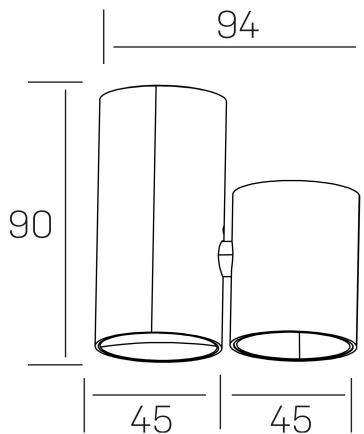

**luxo aura**  
K50155.01.SR.BK-BK.38.ST.8.30.PC

#### GENERAL DETAILS

INSTALLATION	Surface
FINISHES ALUMINIUM	Black-Black
LIGHT DIRECTION	Fixed
BEAM ANGLE	38°
INT/EXT IP DEGREE	IP20
MATERIAL	Aluminum
IK DEGREE	IK05
UTILIZATION	Indoor
WARRANTY	5 years

#### ELECTRICAL DETAILS

LAMP	LED
POWER	7 W
COLOUR TEMPERATURE	3000K
LUMINOUS FLUX	580 lm
EFFICACY DIMMING	83 Lm/W
DIMABLE	PHASE CUT
DRIVER	Remote
CLASS PROTECTION	II
COLOUR RENDERING INDEX	CRI>90
VOLTAGE	220-240 V
CURRENT INTENSITY	200 mA
LIFE TIME	50.000 h

#### GENERAL DIMENSIONS

DIMENSIONS	94×45 mm
HEIGHT	h 90 mm
DIMENSIONES DE EMBALAJE	105 × 105 × 70 mm
PESO NETO	0.20

\*Please might expect a max.15% figure reduction in finishes other than white