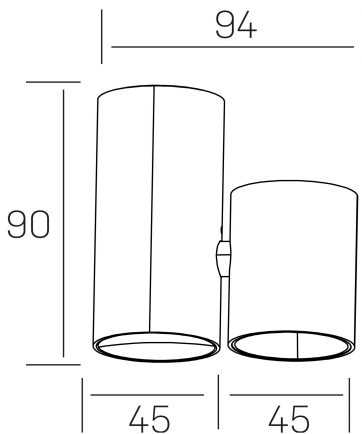

luxo aura
K50155.01.SR.BK-BK.38.ST.8.30.PC

GENERAL DETAILS

INSTALLATION	Surface
FINISHES ALUMINIUM	Black-Black
LIGHT DIRECTION	Fixed
BEAM ANGLE	38°
INT/EXT IP DEGREE	IP20
MATERIAL	Aluminum
IK DEGREE	IK05
UTILIZATION	Indoor
WARRANTY	5 years

ELECTRICAL DETAILS

LAMP	LED
POWER	7 W
COLOUR TEMPERATURE	3000K
LUMINOUS FLUX	580 lm
EFFICACY DIMMING	83 Lm/W
DIMABLE	PHASE CUT
DRIVER	Remote
CLASS PROTECTION	II
COLOUR RENDERING INDEX	CRI>90
VOLTAGE	220-240 V
FRECUENCIA	50-60 Hz
CURRENT INTENSITY	200 mA
LIFE TIME	50.000 h

GENERAL DIMENSIONS

DIMENSIONS	94×45 mm
HEIGHT	h 90 mm
DIMENSIONES DE EMBALAJE	105 × 105 × 70 mm
PESO NETO	0.20

*Please might expect a max.15% figure reduction in finishes other than white