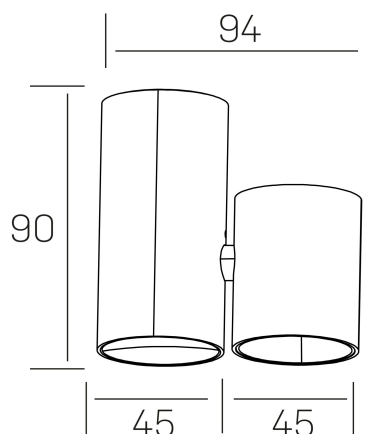

**luxo aura**  
K50155.01.SR.BK-BK.38.ST.8.30.PC

#### GENERAL DETAILS

INSTALLATION	Surface
FINISHES ALUMINIUM	Black-Black
LIGHT DIRECTION	Fixed
BEAM ANGLE	38°
INT/EXT IP DEGREE	IP20
MATERIAL	Aluminum
IK DEGREE	IK05
UTILIZATION	Indoor
WARRANTY	3 years

#### ELECTRICAL DETAILS

LAMP	LED
POWER	7 W
COLOUR TEMPERATURE	3000K
LUMINOUS FLUX	580 lm
EFFICACY DIMMING	83 Lm/W
DIMABLE	PHASE CUT
DRIVER	Remote
CLASS PROTECTION	II
COLOUR RENDERING INDEX	CRI>90
VOLTAGE	220-240 V
FRECUENCIA	50-60 Hz
CURRENT INTENSITY	200 mA
LIFE TIME	35.000 h

#### GENERAL DIMENSIONS

DIMENSIONS	94×45 mm
HEIGHT	h 90 mm
DIMENSIONES DE EMBALAJE	105 × 105 × 70 mm
PESO NETO	0.20

\*Please might expect a max.15% figure reduction in finishes other than white