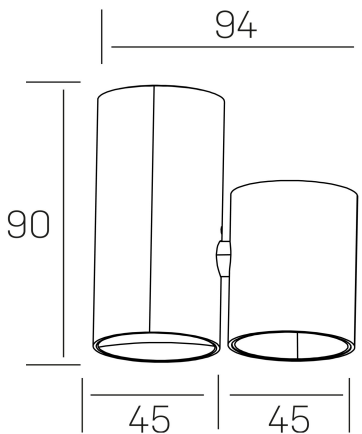

luxo aura
K50155.01.SR.BK-BK.38.ST.8.30.DA

GENERAL DETAILS

INSTALLATION	Surface
FINISHES ALUMINIUM	Black-Black
LIGHT DIRECTION	Fixed
BEAM ANGLE	38°
INT/EXT IP DEGREE	IP20
MATERIAL	Aluminum
IK DEGREE	IK05
UTILIZATION	Indoor
WARRANTY	3 years

ELECTRICAL DETAILS

LAMP	LED
POWER	7 W
COLOUR TEMPERATURE	3000K
LUMINOUS FLUX	580 lm
EFFICACY DIMMING	83 Lm/W
DIMABLE	DALI
DRIVER	Remote
CLASS PROTECTION	II
COLOUR RENDERING INDEX	CRI>90
VOLTAGE	220-240 V
FRECUENCIA	50-60 Hz
CURRENT INTENSITY	200 mA
LIFE TIME	35.000 h

GENERAL DIMENSIONS

DIMENSIONS	94×45 mm
HEIGHT	h 90 mm
DIMENSIONES DE EMBALAJE	105 × 105 × 70 mm
PESO NETO	0.20

*Please might expect a max.15% figure reduction in finishes other than white