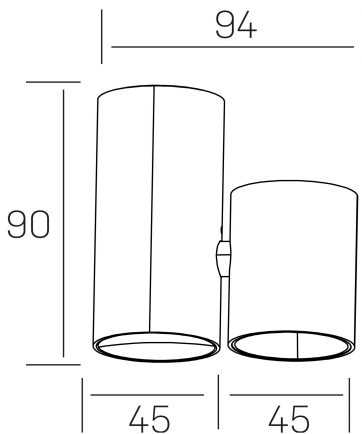

luxo aura
K50155.01.SR.BK-BK.38.ST.8.30.DA

GENERAL DETAILS

INSTALLATION	Surface
FINISHES ALUMINIUM	Black-Black
LIGHT DIRECTION	Fixed
BEAM ANGLE	38°
INT/EXT IP DEGREE	IP20
MATERIAL	Aluminum
IK DEGREE	IK05
UTILIZATION	Indoor
WARRANTY	5 years

ELECTRICAL DETAILS

LAMP	LED
POWER	7 W
COLOUR TEMPERATURE	3000K
LUMINOUS FLUX	580 lm
EFFICACY DIMMING	83 Lm/W
DIMABLE	DALI
DRIVER	Remote
CLASS PROTECTION	II
COLOUR RENDERING INDEX	CRI>90
VOLTAGE	220-240 V
CURRENT INTENSITY	200 mA
LIFE TIME	50.000 h

GENERAL DIMENSIONS

DIMENSIONS	94×45 mm
HEIGHT	h 90 mm
DIMENSIONES DE EMBALAJE	105 × 105 × 70 mm
PESO NETO	0.20

*Please might expect a max.15% figure reduction in finishes other than white