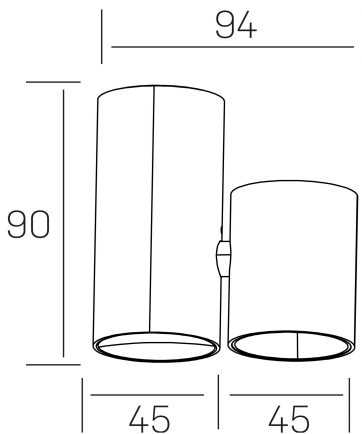

**luxo aura**  
K50155.01.SR.BK-BK.38.ST.8.30.DA

#### GENERAL DETAILS

INSTALLATION	Surface
FINISHES ALUMINIUM	Black-Black
LIGHT DIRECTION	Fixed
BEAM ANGLE	38°
INT/EXT IP DEGREE	IP20
MATERIAL	Aluminum
IK DEGREE	IK05
UTILIZATION	Indoor
WARRANTY	5 years

#### ELECTRICAL DETAILS

LAMP	LED
POWER	7 W
COLOUR TEMPERATURE	3000K
LUMINOUS FLUX	580 lm
EFFICACY DIMMING	83 Lm/W
DIMABLE	DALI
DRIVER	Remote
CLASS PROTECTION	II
COLOUR RENDERING INDEX	CRI>90
VOLTAGE	220-240 V
FRECUENCIA	50-60 Hz
CURRENT INTENSITY	200 mA
LIFE TIME	50.000 h

#### GENERAL DIMENSIONS

DIMENSIONS	94×45 mm
HEIGHT	h 90 mm
DIMENSIONES DE EMBALAJE	105 × 105 × 70 mm
PESO NETO	0.20

\*Please might expect a max.15% figure reduction in finishes other than white