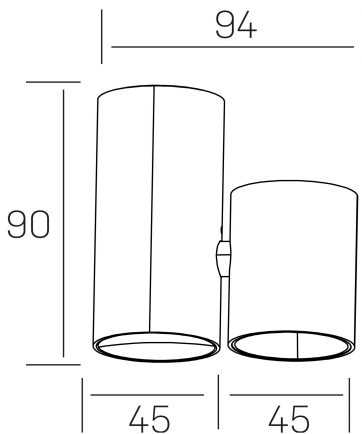

luxo aura
K50155.01.SR.BK-BK.38.ST.8.30.D1

GENERAL DETAILS

| | |
|--------------------|-------------|
| INSTALLATION | Surface |
| FINISHES ALUMINIUM | Black-Black |
| LIGHT DIRECTION | Fixed |
| BEAM ANGLE | 38° |
| INT/EXT IP DEGREE | IP20 |
| MATERIAL | Aluminum |
| IK DEGREE | IK05 |
| UTILIZATION | Indoor |
| WARRANTY | 3 years |

ELECTRICAL DETAILS

| | |
|------------------------|-----------|
| LAMP | LED |
| POWER | 7 W |
| COLOUR TEMPERATURE | 3000K |
| LUMINOUS FLUX | 580 lm |
| EFFICACY DIMMING | 83 Lm/W |
| DIMABLE | 1-10 |
| DRIVER | Remote |
| CLASS PROTECTION | II |
| COLOUR RENDERING INDEX | CRI>90 |
| VOLTAGE | 220-240 V |
| FRECUENCIA | 50-60 Hz |
| CURRENT INTENSITY | 200 mA |
| LIFE TIME | 50.000 h |

GENERAL DIMENSIONS

| | |
|-------------------------|-------------------|
| DIMENSIONS | 94×45 mm |
| HEIGHT | h 90 mm |
| DIMENSIONES DE EMBALAJE | 105 × 105 × 70 mm |
| PESO NETO | 0.20 |

*Please might expect a max.15% figure reduction in finishes other than white