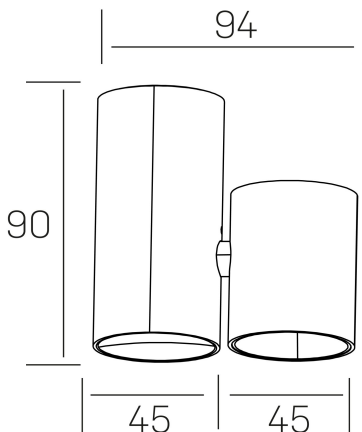

luxo aura
K50155.01.SR.BK-BK.38.ST.9.30

GENERAL DETAILS

INSTALLATION	Surface
FINISHES ALUMINIUM	Black-Black
LIGHT DIRECTION	Fixed
BEAM ANGLE	38°
INT/EXT IP DEGREE	IP20
MATERIAL	Aluminum
IK DEGREE	IK05
UTILIZATION	Indoor
WARRANTY	3 years

ELECTRICAL DETAILS

LAMP	LED
POWER	7 W
COLOUR TEMPERATURE	3000K
LUMINOUS FLUX	580 lm
EFFICACY DIMMING	83 Lm/W
DIMABLE	No Dim
DRIVER	Integrated
CLASS PROTECTION	II
COLOUR RENDERING INDEX	CRI>90
VOLTAGE	220-240 V
FRECUENCIA	50-60 Hz
CURRENT INTENSITY	200 mA
LIFE TIME	35.000 h

GENERAL DIMENSIONS

DIMENSIONS	94×45 mm
HEIGHT	h 90 mm
DIMENSIONES DE EMBALAJE	105 × 105 × 70 mm
PESO NETO	0.20

*Please might expect a max.15% figure reduction in finishes other than white