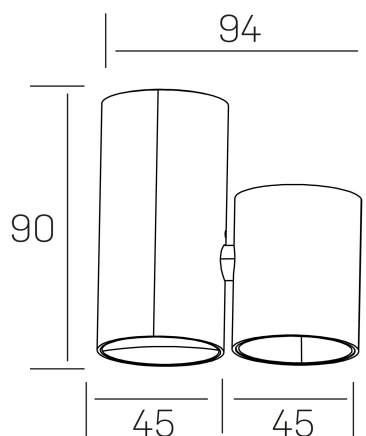

luxo aura
K50155.01.SR.BK-BK.38.ST.9.30

GENERAL DETAILS

INSTALLATION	Surface
FINISHES ALUMINIUM	Black-Black
LIGHT DIRECTION	Fixed
BEAM ANGLE	38°
INT/EXT IP DEGREE	IP20
MATERIAL	Aluminum
IK DEGREE	IK05
UTILIZATION	Indoor
WARRANTY	5 years

ELECTRICAL DETAILS

LAMP	LED
POWER	7 W
COLOUR TEMPERATURE	3000K
LUMINOUS FLUX	580 lm
EFFICACY DIMMING	83 Lm/W
DIMABLE	No Dim
DRIVER	Integrated
CLASS PROTECTION	II
COLOUR RENDERING INDEX	CRI>90
VOLTAGE	220-240 V
CURRENT INTENSITY	200 mA
LIFE TIME	50.000 h

GENERAL DIMENSIONS

DIMENSIONS	94×45 mm
HEIGHT	h 90 mm
DIMENSIONES DE EMBALAJE	105 × 105 × 70 mm
PESO NETO	0.20

*Please might expect a max.15% figure reduction in finishes other than white