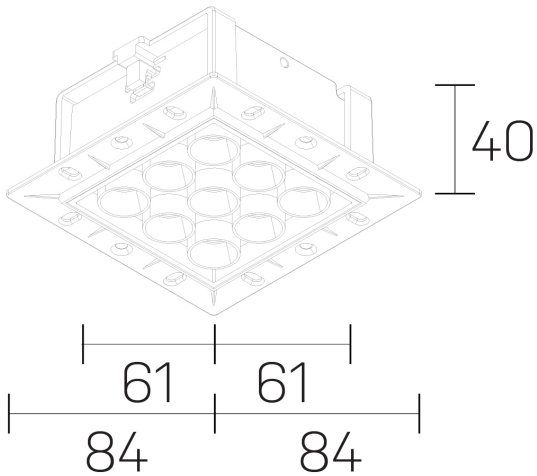

**lumo mini**  
K51302.33.TR.BK-BK.28.ST.9.40.DA

#### GENERAL DETAILS

INSTALLATION	Trimless
FINISHES ALUMINIUM	Black-Black
LIGHT DIRECTION	Fixed
BEAM ANGLE	28°
INT/EXT IP DEGREE	IP20/23
MATERIAL	Aluminum
IK DEGREE	IK 6
UTILIZATION	Indoor
WARRANTY	5 years

#### GENERAL DIMENSIONS

DIMENSIONS	.03 (84x84mm)
CUT OUT	72x66 mm
HEIGHT	h 40 mm
DIMENSIONES DE EMBALAJE	N/A

\*Please might expect a max.15% figure reduction in finishes other than white