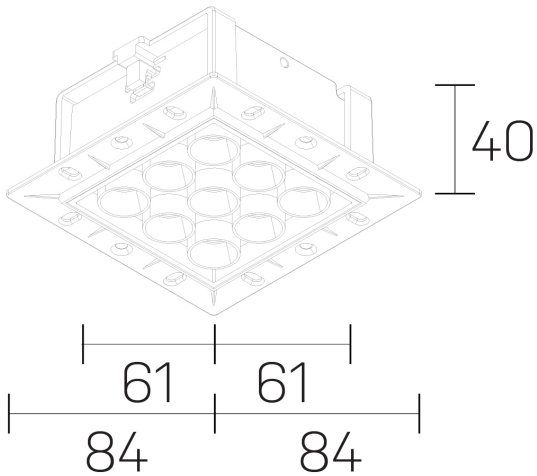

lumo mini
K51302.33.TR.BK-BK.28.ST.9.40

GENERAL DETAILS

INSTALLATION	Trimless
FINISHES ALUMINIUM	Black-Black
LIGHT DIRECTION	Fixed
BEAM ANGLE	28°
INT/EXT IP DEGREE	IP20/23
MATERIAL	Aluminum
IK DEGREE	IK 6
UTILIZATION	Indoor
WARRANTY	5 years

ELECTRICAL DETAILS

LAMP	LED
POWER	14,5W
COLOUR TEMPERATURE	4000K
LUMINOUS FLUX	1316 Lm
EFFICACY DIMMING	91 Lm/W
DIMABLE	No Dim
DRIVER	Remote
CLASS PROTECTION	II
COLOUR RENDERING INDEX	CRI>90
VOLTAGE	220-240 V
CURRENT INTENSITY	500 mA
LIFE TIME	50.000 h

GENERAL DIMENSIONS

DIMENSIONS	.03 (84x84mm)
CUT OUT	72x66 mm
HEIGHT	h 40 mm
DIMENSIONES DE EMBALAJE	N/A

*Please might expect a max.15% figure reduction in finishes other than white