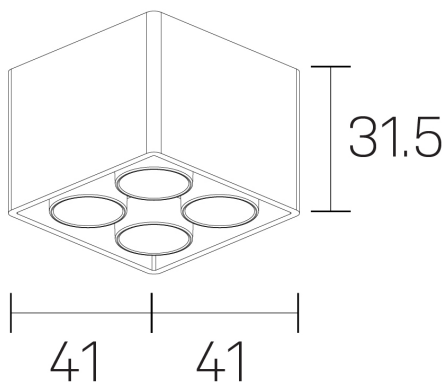

**lumo mini**  
K51302.22.SR.BK-BK.38.ST.9.40.PU

#### GENERAL DETAILS

INSTALLATION	Surface
FINISHES ALUMINIUM	Black-Black
LIGHT DIRECTION	Fixed
BEAM ANGLE	38°
INT/EXT IP DEGREE	IP20
MATERIAL	Aluminum
IK DEGREE	IK 6
UTILIZATION	Indoor
WARRANTY	5 years

#### GENERAL DIMENSIONS

DIMENSIONS	.22 (41x41mm)
HEIGHT	h 31,5 mm
DIMENSIONES DE EMBALAJE	N/A

\*Please might expect a max.15% figure reduction in finishes other than white