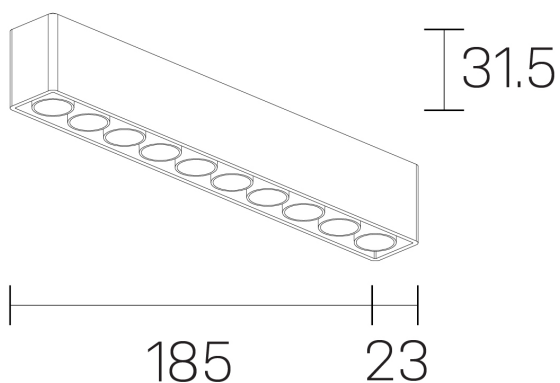

lumo mini
K51302.10.SR.BK-BK.50.ST.9.40

GENERAL DETAILS

INSTALLATION	Surface
FINISHES ALUMINIUM	Black-Black
LIGHT DIRECTION	Fixed
BEAM ANGLE	50°
INT/EXT IP DEGREE	IP20
MATERIAL	Aluminum
IK DEGREE	IK 6
UTILIZATION	Indoor
WARRANTY	5 years

ELECTRICAL DETAILS

LAMP	LED
POWER	16 W
COLOUR TEMPERATURE	4000K
LUMINOUS FLUX	1463 Lm
EFFICACY DIMMING	91 Lm/W
DIMABLE	No Dim
DRIVER	Remote
CLASS PROTECTION	II
COLOUR RENDERING INDEX	CRI>90
VOLTAGE	220-240 V
CURRENT INTENSITY	500 mA
LIFE TIME	50.000 h

GENERAL DIMENSIONS

DIMENSIONS	.10 (185x23mm)
HEIGHT	h 31,5 mm
DIMENSIONES DE EMBALAJE	N/A

*Please might expect a max.15% figure reduction in finishes other than white