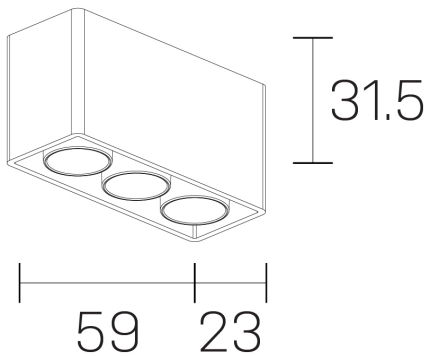

**lumo mini**  
K51302.03.SR.BK-BK.50.ST.9.40

#### GENERAL DETAILS

INSTALLATION	Surface
FINISHES ALUMINIUM	Black-Black
LIGHT DIRECTION	Fixed
BEAM ANGLE	50°
INT/EXT IP DEGREE	IP20
MATERIAL	Aluminum
IK DEGREE	IK 6
UTILIZATION	Indoor
WARRANTY	5 years

#### GENERAL DIMENSIONS

DIMENSIONS	.03 (59x23mm)
HEIGHT	h 31,5 mm
DIMENSIONES DE EMBALAJE	N/A

\*Please might expect a max.15% figure reduction in finishes other than white