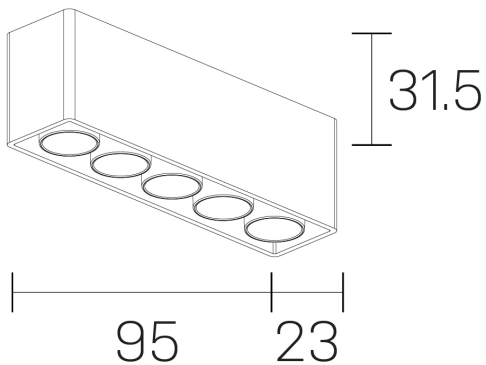

**lumo mini**  
K51302.05.SR.BK-BK.38.ST.9.40.DA

#### GENERAL DETAILS

INSTALLATION	Surface
FINISHES ALUMINIUM	Black-Black
LIGHT DIRECTION	Fixed
BEAM ANGLE	38°
INT/EXT IP DEGREE	IP20
MATERIAL	Aluminum
IK DEGREE	IK 6
UTILIZATION	Indoor
WARRANTY	5 years

#### GENERAL DIMENSIONS

DIMENSIONS	.05 (95x23mm)
HEIGHT	h 31,5 mm
DIMENSIONES DE EMBALAJE	N/A

\*Please might expect a max.15% figure reduction in finishes other than white