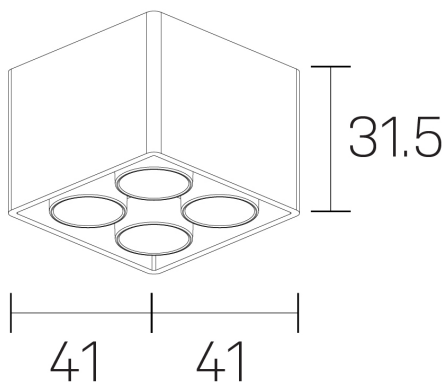

lumo mini
K51302.22.SR.BK-BK.50.ST.9.30.PU

GENERAL DETAILS

INSTALLATION	Surface
FINISHES ALUMINIUM	Black-Black
LIGHT DIRECTION	Fixed
BEAM ANGLE	50°
INT/EXT IP DEGREE	IP20
MATERIAL	Aluminum
IK DEGREE	IK 6
UTILIZATION	Indoor
WARRANTY	5 years

ELECTRICAL DETAILS

LAMP	LED
POWER	6,5W
COLOUR TEMPERATURE	3000K
LUMINOUS FLUX	510 Lm
EFFICACY DIMMING	78 Lm/W
DIMABLE	Push
DRIVER	Remote
CLASS PROTECTION	II
COLOUR RENDERING INDEX	CRI>90
VOLTAGE	220-240 V
CURRENT INTENSITY	500 mA
LIFE TIME	50.000 h

GENERAL DIMENSIONS

DIMENSIONS	.22 (41x41mm)
HEIGHT	h 31,5 mm
DIMENSIONES DE EMBALAJE	N/A

*Please might expect a max.15% figure reduction in finishes other than white