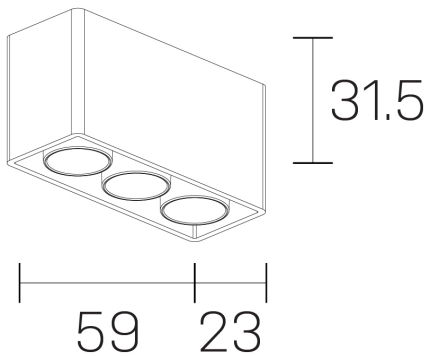

lumo mini
K51302.03.SR.BK-BK.28.ST.9.40

GENERAL DETAILS

INSTALLATION	Surface
FINISHES ALUMINIUM	Black-Black
LIGHT DIRECTION	Fixed
BEAM ANGLE	28°
INT/EXT IP DEGREE	IP20
MATERIAL	Aluminum
IK DEGREE	IK 6
UTILIZATION	Indoor
WARRANTY	5 years

GENERAL DIMENSIONS

DIMENSIONS	.03 (59x23mm)
HEIGHT	h 31,5 mm
DIMENSIONES DE EMBALAJE	N/A

*Please might expect a max.15% figure reduction in finishes other than white