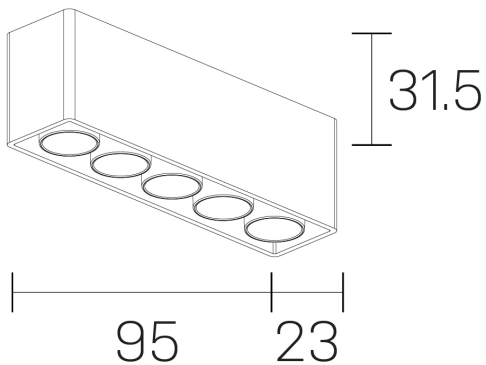

**lumo mini**  
K51302.05.SR.BK-BK.28.ST.9.40.PU

#### GENERAL DETAILS

INSTALLATION	Surface
FINISHES ALUMINIUM	Black-Black
LIGHT DIRECTION	Fixed
BEAM ANGLE	28°
INT/EXT IP DEGREE	IP20
MATERIAL	Aluminum
IK DEGREE	IK 6
UTILIZATION	Indoor
WARRANTY	5 years

#### GENERAL DIMENSIONS

DIMENSIONS	.05 (95x23mm)
HEIGHT	h 31,5 mm
DIMENSIONES DE EMBALAJE	N/A

\*Please might expect a max.15% figure reduction in finishes other than white