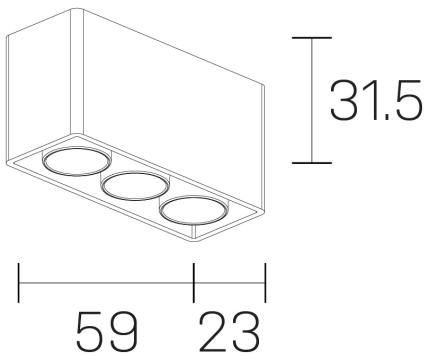

lumo mini
K51302.03.SR.BK-BK.28.ST.9.40.PU

GENERAL DETAILS

INSTALLATION	Surface
FINISHES ALUMINIUM	Black-Black
LIGHT DIRECTION	Fixed
BEAM ANGLE	28°
INT/EXT IP DEGREE	IP20
MATERIAL	Aluminum
IK DEGREE	IK 6
UTILIZATION	Indoor
WARRANTY	5 years

ELECTRICAL DETAILS

LAMP	LED
POWER	5 W
COLOUR TEMPERATURE	4000K
LUMINOUS FLUX	439 Lm
EFFICACY DIMMING	88 Lm/W
DIMABLE	Push
DRIVER	Remote
CLASS PROTECTION	II
COLOUR RENDERING INDEX	CRI>90
VOLTAGE	220-240 V
CURRENT INTENSITY	500 mA
LIFE TIME	50.000 h

GENERAL DIMENSIONS

DIMENSIONS	.03 (59x23mm)
HEIGHT	h 31,5 mm
DIMENSIONES DE EMBALAJE	N/A

*Please might expect a max.15% figure reduction in finishes other than white