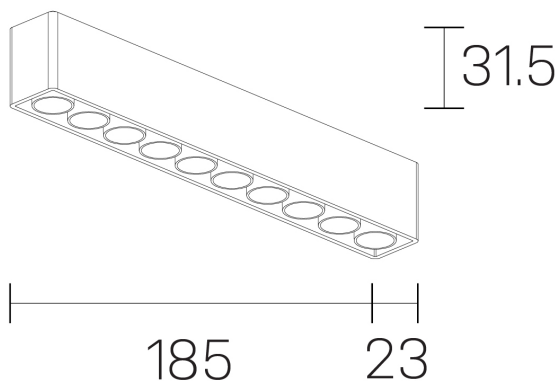

lumo mini
K51302.10.SR.BK-BK.38.ST.9.40.DA

GENERAL DETAILS

INSTALLATION	Surface
FINISHES ALUMINIUM	Black-Black
LIGHT DIRECTION	Fixed
BEAM ANGLE	38°
INT/EXT IP DEGREE	IP20
MATERIAL	Aluminum
IK DEGREE	IK 6
UTILIZATION	Indoor
WARRANTY	5 years

ELECTRICAL DETAILS

LAMP	LED
POWER	16 W
COLOUR TEMPERATURE	4000K
LUMINOUS FLUX	1463 Lm
EFFICACY DIMMING	91 Lm/W
DIMABLE	DALI
DRIVER	Remote
CLASS PROTECTION	II
COLOUR RENDERING INDEX	CRI>90
VOLTAGE	220-240 V
CURRENT INTENSITY	500 mA
LIFE TIME	50.000 h

GENERAL DIMENSIONS

DIMENSIONS	.10 (185x23mm)
HEIGHT	h 31,5 mm
DIMENSIONES DE EMBALAJE	N/A

*Please might expect a max.15% figure reduction in finishes other than white