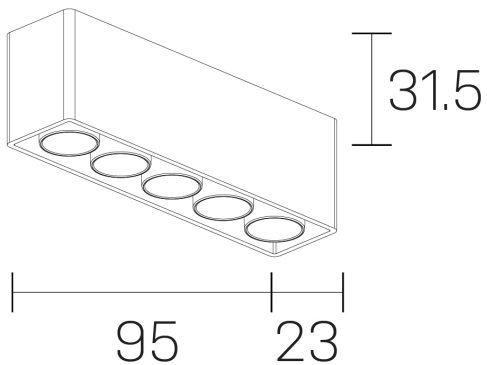

**lumo mini**  
K51302.05.SR.BK-BK.28.ST.9.40.DA

## GENERAL DETAILS

INSTALLATION	Surface
FINISHES ALUMINIUM	Black-Black
LIGHT DIRECTION	Fixed
BEAM ANGLE	28°
INT/EXT IP DEGREE	IP20
MATERIAL	Aluminum
IK DEGREE	IK 6
UTILIZATION	Indoor
WARRANTY	5 years

## GENERAL DIMENSIONS

DIMENSIONS	.05 (95x23mm)
HEIGHT	h 31,5 mm
DIMENSIONES DE EMBALAJE	N/A

\*Please might expect a max.15% figure reduction in finishes other than white