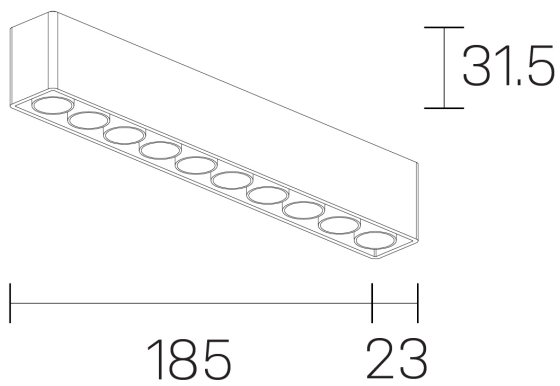

lumo mini
K51302.10.SR.BK-BK.28.ST.9.30

GENERAL DETAILS

INSTALLATION	Surface
FINISHES ALUMINIUM	Black-Black
LIGHT DIRECTION	Fixed
BEAM ANGLE	28°
INT/EXT IP DEGREE	IP20
MATERIAL	Aluminum
IK DEGREE	IK 6
UTILIZATION	Indoor
WARRANTY	5 years

ELECTRICAL DETAILS

LAMP	LED
POWER	16 W
COLOUR TEMPERATURE	3000K
LUMINOUS FLUX	1261 Lm
EFFICACY DIMMING	79 Lm/W
DIMABLE	No Dim
DRIVER	Remote
CLASS PROTECTION	II
COLOUR RENDERING INDEX	CRI>90
VOLTAGE	220-240 V
CURRENT INTENSITY	500 mA
LIFE TIME	50.000 h

GENERAL DIMENSIONS

DIMENSIONS	.10 (185x23mm)
HEIGHT	h 31,5 mm
DIMENSIONES DE EMBALAJE	N/A

*Please might expect a max.15% figure reduction in finishes other than white