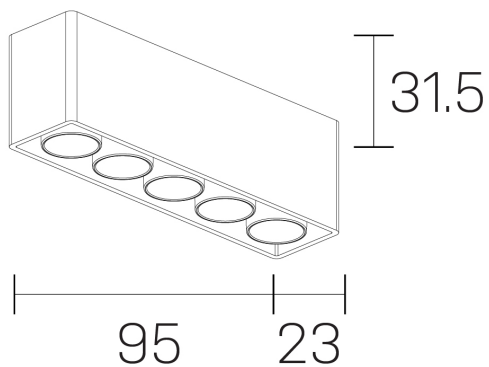

lumo mini
K51302.05.SR.BK-BK.38.ST.9.27

GENERAL DETAILS

INSTALLATION	Surface
FINISHES ALUMINIUM	Black-Black
LIGHT DIRECTION	Fixed
BEAM ANGLE	38°
INT/EXT IP DEGREE	IP20
MATERIAL	Aluminum
IK DEGREE	IK 6
UTILIZATION	Indoor
WARRANTY	5 years

ELECTRICAL DETAILS

LAMP	LED
POWER	8 W
COLOUR TEMPERATURE	2700K
LUMINOUS FLUX	602 Lm
EFFICACY DIMMING	75 Lm/W
DIMABLE	No Dim
DRIVER	Remote
CLASS PROTECTION	II
COLOUR RENDERING INDEX	CRI>90
VOLTAGE	220-240 V
CURRENT INTENSITY	500 mA
LIFE TIME	50.000 h

GENERAL DIMENSIONS

DIMENSIONS	.05 (95x23mm)
HEIGHT	h 31,5 mm
DIMENSIONES DE EMBALAJE	N/A

*Please might expect a max.15% figure reduction in finishes other than white