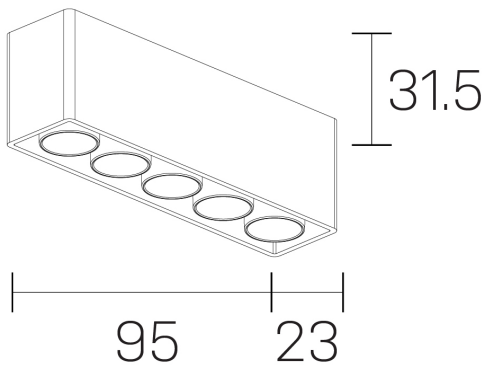

lumo mini
K51302.05.SR.BK-BK.38.ST.9.27

GENERAL DETAILS

INSTALLATION	Surface
FINISHES ALUMINIUM	Black-Black
LIGHT DIRECTION	Fixed
BEAM ANGLE	38°
INT/EXT IP DEGREE	IP20
MATERIAL	Aluminum
IK DEGREE	IK 6
UTILIZATION	Indoor
WARRANTY	5 years

ELECTRICAL DETAILS

LAMP	LED
POWER	8 W
COLOUR TEMPERATURE	2700K
LUMINOUS FLUX	602 Lm
EFFICACY DIMMING	75 Lm/W
DIMABLE	No Dim
DRIVER	Remote
CLASS PROTECTION	II
COLOUR RENDERING INDEX	CRI>90
VOLTAGE	220-240 V
CURRENT INTENSITY	500 mA
LIFE TIME	50.000 h

GENERAL DIMENSIONS

DIMENSIONS	.05 (95x23mm)
HEIGHT	h 31,5 mm
DIMENSIONES DE EMBALAJE	N/A

*Please might expect a max.15% figure reduction in finishes other than white