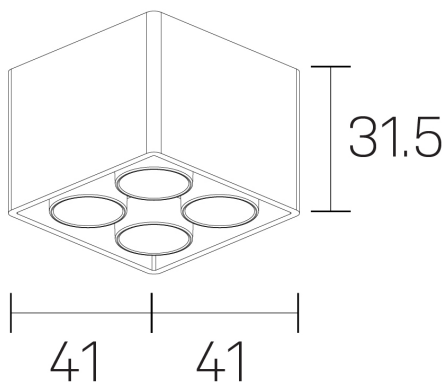

**lumo mini**  
K51302.22.SR.BK-BK.38.ST.9.30

#### GENERAL DETAILS

INSTALLATION	Surface
FINISHES ALUMINIUM	Black-Black
LIGHT DIRECTION	Fixed
BEAM ANGLE	38°
INT/EXT IP DEGREE	IP20
MATERIAL	Aluminum
IK DEGREE	IK 6
UTILIZATION	Indoor
WARRANTY	5 years

#### GENERAL DIMENSIONS

DIMENSIONS	.22 (41x41mm)
HEIGHT	h 31,5 mm
DIMENSIONES DE EMBALAJE	N/A

\*Please might expect a max.15% figure reduction in finishes other than white