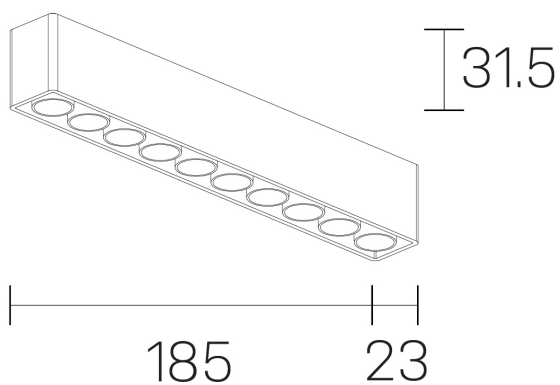

lumo mini
K51302.10.SR.BK-BK.28.ST.9.30.PU

GENERAL DETAILS

INSTALLATION	Surface
FINISHES ALUMINIUM	Black-Black
LIGHT DIRECTION	Fixed
BEAM ANGLE	28°
INT/EXT IP DEGREE	IP20
MATERIAL	Aluminum
IK DEGREE	IK 6
UTILIZATION	Indoor
WARRANTY	5 years

ELECTRICAL DETAILS

LAMP	LED
POWER	16 W
COLOUR TEMPERATURE	3000K
LUMINOUS FLUX	1261 Lm
EFFICACY DIMMING	79 Lm/W
DIMABLE	Push
DRIVER	Remote
CLASS PROTECTION	II
COLOUR RENDERING INDEX	CRI>90
VOLTAGE	220-240 V
CURRENT INTENSITY	500 mA
LIFE TIME	50.000 h

GENERAL DIMENSIONS

DIMENSIONS	.10 (185x23mm)
HEIGHT	h 31,5 mm
DIMENSIONES DE EMBALAJE	N/A

*Please might expect a max.15% figure reduction in finishes other than white