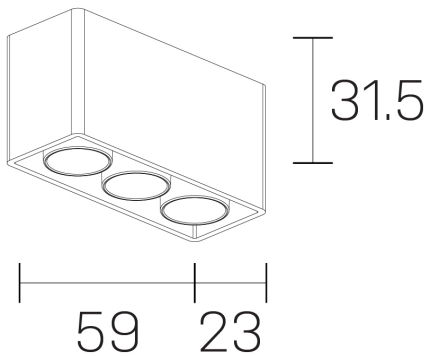

lumo mini
K51302.03.SR.BK-BK.28.ST.9.30.PU

GENERAL DETAILS

INSTALLATION	Surface
FINISHES ALUMINIUM	Black-Black
LIGHT DIRECTION	Fixed
BEAM ANGLE	28°
INT/EXT IP DEGREE	IP20
MATERIAL	Aluminum
IK DEGREE	IK 6
UTILIZATION	Indoor
WARRANTY	5 years

ELECTRICAL DETAILS

LAMP	LED
POWER	5 W
COLOUR TEMPERATURE	3000K
LUMINOUS FLUX	385 Lm
EFFICACY DIMMING	77 Lm/W
DIMABLE	Push
DRIVER	Remote
CLASS PROTECTION	II
COLOUR RENDERING INDEX	CRI>90
VOLTAGE	220-240 V
CURRENT INTENSITY	500 mA
LIFE TIME	50.000 h

GENERAL DIMENSIONS

DIMENSIONS	.03 (59x23mm)
HEIGHT	h 31,5 mm
DIMENSIONES DE EMBALAJE	N/A

*Please might expect a max.15% figure reduction in finishes other than white