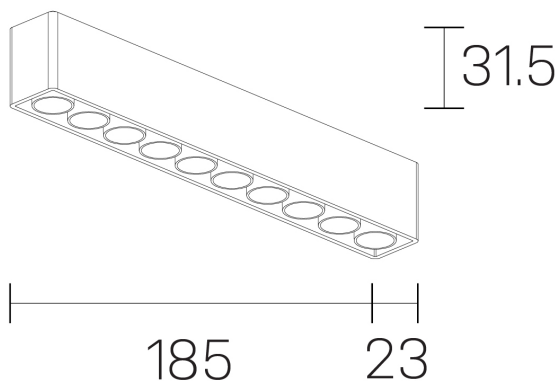

lumo mini
K51302.10.SR.BK-BK.28.ST.9.30.DA

GENERAL DETAILS

INSTALLATION	Surface
FINISHES ALUMINIUM	Black-Black
LIGHT DIRECTION	Fixed
BEAM ANGLE	28°
INT/EXT IP DEGREE	IP20
MATERIAL	Aluminum
IK DEGREE	IK 6
UTILIZATION	Indoor
WARRANTY	5 years

ELECTRICAL DETAILS

LAMP	LED
POWER	16 W
COLOUR TEMPERATURE	3000K
LUMINOUS FLUX	1261 Lm
EFFICACY DIMMING	79 Lm/W
DIMABLE	DALI
DRIVER	Remote
CLASS PROTECTION	II
COLOUR RENDERING INDEX	CRI>90
VOLTAGE	220-240 V
CURRENT INTENSITY	500 mA
LIFE TIME	50.000 h

GENERAL DIMENSIONS

DIMENSIONS	.10 (185x23mm)
HEIGHT	h 31,5 mm
DIMENSIONES DE EMBALAJE	N/A

*Please might expect a max.15% figure reduction in finishes other than white