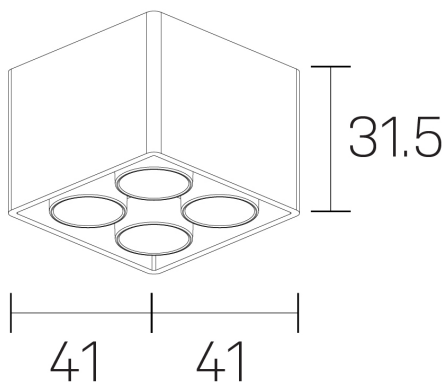

lumo mini
K51302.22.SR.BK-BK.28.ST.9.30.DA

GENERAL DETAILS

INSTALLATION	Surface
FINISHES ALUMINIUM	Black-Black
LIGHT DIRECTION	Fixed
BEAM ANGLE	28°
INT/EXT IP DEGREE	IP20
MATERIAL	Aluminum
IK DEGREE	IK 6
UTILIZATION	Indoor
WARRANTY	5 years

ELECTRICAL DETAILS

LAMP	LED
POWER	6,5W
COLOUR TEMPERATURE	3000K
LUMINOUS FLUX	510 Lm
EFFICACY DIMMING	78 Lm/W
DIMABLE	DALI
DRIVER	Remote
CLASS PROTECTION	II
COLOUR RENDERING INDEX	CRI>90
VOLTAGE	220-240 V
CURRENT INTENSITY	500 mA
LIFE TIME	50.000 h

GENERAL DIMENSIONS

DIMENSIONS	.22 (41x41mm)
HEIGHT	h 31,5 mm
DIMENSIONES DE EMBALAJE	N/A

*Please might expect a max.15% figure reduction in finishes other than white