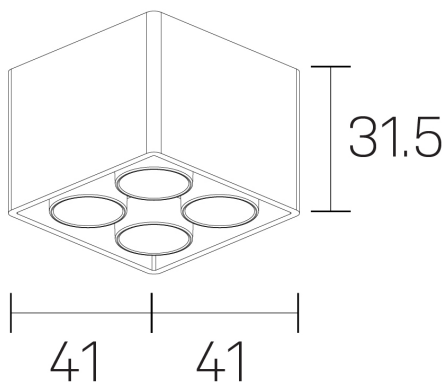

lumo mini
K51302.22.SR.BK-BK.28.ST.9.27.PU

GENERAL DETAILS

INSTALLATION	Surface
FINISHES ALUMINIUM	Black-Black
LIGHT DIRECTION	Fixed
BEAM ANGLE	28°
INT/EXT IP DEGREE	IP20
MATERIAL	Aluminum
IK DEGREE	IK 6
UTILIZATION	Indoor
WARRANTY	5 years

GENERAL DIMENSIONS

DIMENSIONS	.22 (41x41mm)
HEIGHT	h 31,5 mm
DIMENSIONES DE EMBALAJE	N/A

*Please might expect a max.15% figure reduction in finishes other than white