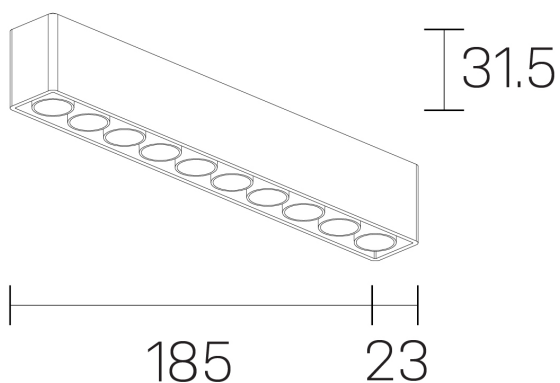

**lumo mini**  
K51302.10.SR.BK-BK.28.ST.9.27

## GENERAL DETAILS

INSTALLATION	Surface
FINISHES ALUMINIUM	Black-Black
LIGHT DIRECTION	Fixed
BEAM ANGLE	28°
INT/EXT IP DEGREE	IP20
MATERIAL	Aluminum
IK DEGREE	IK 6
UTILIZATION	Indoor
WARRANTY	5 years

## GENERAL DIMENSIONS

DIMENSIONS	.10 (185x23mm)
HEIGHT	h 31,5 mm
DIMENSIONES DE EMBALAJE	N/A

\*Please might expect a max.15% figure reduction in finishes other than white