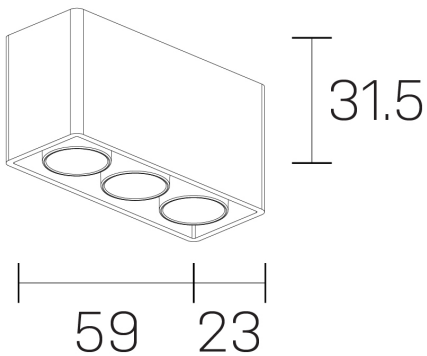

lumo mini
K51302.03.SR.BK-BK.28.ST.9.27.DA

GENERAL DETAILS

INSTALLATION	Surface
FINISHES ALUMINIUM	Black-Black
LIGHT DIRECTION	Fixed
BEAM ANGLE	28°
INT/EXT IP DEGREE	IP20
MATERIAL	Aluminum
IK DEGREE	IK 6
UTILIZATION	Indoor
WARRANTY	5 years

GENERAL DIMENSIONS

DIMENSIONS	.03 (59x23mm)
HEIGHT	h 31,5 mm
DIMENSIONES DE EMBALAJE	N/A

*Please might expect a max.15% figure reduction in finishes other than white