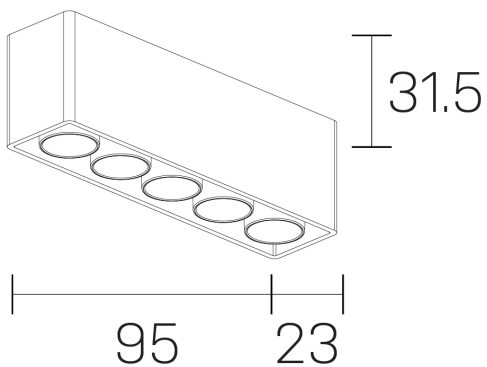

**lumo mini**  
K51302.05.SR.BK-BK.50.ST.9.40

#### GENERAL DETAILS

INSTALLATION	Surface
FINISHES ALUMINIUM	Black-Black
LIGHT DIRECTION	Fixed
BEAM ANGLE	50°
INT/EXT IP DEGREE	IP20
MATERIAL	Aluminum
IK DEGREE	IK 6
UTILIZATION	Indoor
WARRANTY	5 years

#### GENERAL DIMENSIONS

DIMENSIONS	.05 (95x23mm)
HEIGHT	h 31,5 mm
DIMENSIONES DE EMBALAJE	N/A

\*Please might expect a max.15% figure reduction in finishes other than white