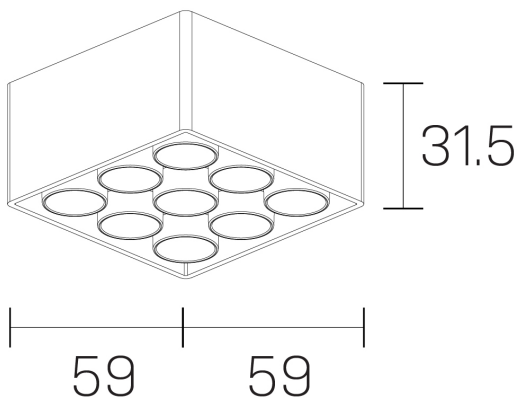

**lumo mini**  
K51302.33.SR.BK-BK.38.ST.9.40.PU

#### GENERAL DETAILS

INSTALLATION	Surface
FINISHES ALUMINIUM	Black-Black
LIGHT DIRECTION	Fixed
BEAM ANGLE	38°
INT/EXT IP DEGREE	IP20
MATERIAL	Aluminum
IK DEGREE	IK 6
UTILIZATION	Indoor
WARRANTY	5 years

#### GENERAL DIMENSIONS

DIMENSIONS	.33 (59x59mm)
HEIGHT	h 31,5 mm
DIMENSIONES DE EMBALAJE	N/A

\*Please might expect a max.15% figure reduction in finishes other than white