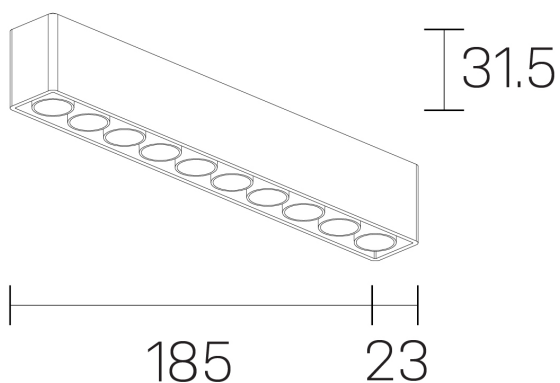

lumo mini
K51302.10.SR.BK-BK.50.ST.9.40.DA

GENERAL DETAILS

INSTALLATION	Surface
FINISHES ALUMINIUM	Black-Black
LIGHT DIRECTION	Fixed
BEAM ANGLE	50°
INT/EXT IP DEGREE	IP20
MATERIAL	Aluminum
IK DEGREE	IK 6
UTILIZATION	Indoor
WARRANTY	5 years

ELECTRICAL DETAILS

LAMP	LED
POWER	16 W
COLOUR TEMPERATURE	4000K
LUMINOUS FLUX	1463 Lm
EFFICACY DIMMING	91 Lm/W
DIMABLE	DALI
DRIVER	Remote
CLASS PROTECTION	II
COLOUR RENDERING INDEX	CRI>90
VOLTAGE	220-240 V
CURRENT INTENSITY	500 mA
LIFE TIME	50.000 h

GENERAL DIMENSIONS

DIMENSIONS	.10 (185x23mm)
HEIGHT	h 31,5 mm
DIMENSIONES DE EMBALAJE	N/A

*Please might expect a max.15% figure reduction in finishes other than white