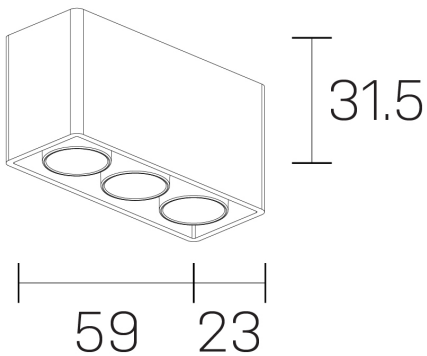

lumo mini
K51302.03.SR.BK-BK.38.ST.9.40.DA

GENERAL DETAILS

INSTALLATION	Surface
FINISHES ALUMINIUM	Black-Black
LIGHT DIRECTION	Fixed
BEAM ANGLE	38°
INT/EXT IP DEGREE	IP20
MATERIAL	Aluminum
IK DEGREE	IK 6
UTILIZATION	Indoor
WARRANTY	5 years

GENERAL DIMENSIONS

DIMENSIONS	.03 (59x23mm)
HEIGHT	h 31,5 mm
DIMENSIONES DE EMBALAJE	N/A

*Please might expect a max.15% figure reduction in finishes other than white