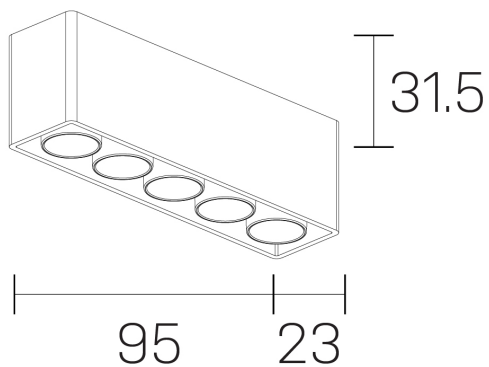

lumo mini
K51302.05.SR.BK-BK.50.ST.9.27.PU

GENERAL DETAILS

INSTALLATION	Surface
FINISHES ALUMINIUM	Black-Black
LIGHT DIRECTION	Fixed
BEAM ANGLE	50°
INT/EXT IP DEGREE	IP20
MATERIAL	Aluminum
IK DEGREE	IK 6
UTILIZATION	Indoor
WARRANTY	5 years

ELECTRICAL DETAILS

LAMP	LED
POWER	8 W
COLOUR TEMPERATURE	2700K
LUMINOUS FLUX	602 Lm
EFFICACY DIMMING	75 Lm/W
DIMABLE	Push
DRIVER	Remote
CLASS PROTECTION	II
COLOUR RENDERING INDEX	CRI>90
VOLTAGE	220-240 V
CURRENT INTENSITY	500 mA
LIFE TIME	50.000 h

GENERAL DIMENSIONS

DIMENSIONS	.05 (95x23mm)
HEIGHT	h 31,5 mm
DIMENSIONES DE EMBALAJE	N/A

*Please might expect a max.15% figure reduction in finishes other than white