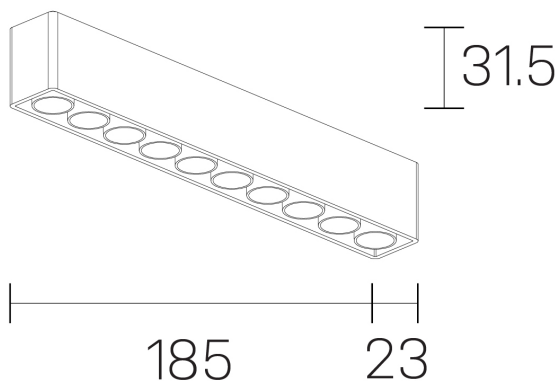

lumo mini
K51302.10.SR.BK-BK.50.ST.9.30.PU

GENERAL DETAILS

INSTALLATION	Surface
FINISHES ALUMINIUM	Black-Black
LIGHT DIRECTION	Fixed
BEAM ANGLE	50°
INT/EXT IP DEGREE	IP20
MATERIAL	Aluminum
IK DEGREE	IK 6
UTILIZATION	Indoor
WARRANTY	5 years

ELECTRICAL DETAILS

LAMP	LED
POWER	16 W
COLOUR TEMPERATURE	3000K
LUMINOUS FLUX	1261 Lm
EFFICACY DIMMING	79 Lm/W
DIMABLE	Push
DRIVER	Remote
CLASS PROTECTION	II
COLOUR RENDERING INDEX	CRI>90
VOLTAGE	220-240 V
CURRENT INTENSITY	500 mA
LIFE TIME	50.000 h

GENERAL DIMENSIONS

DIMENSIONS	.10 (185x23mm)
HEIGHT	h 31,5 mm
DIMENSIONES DE EMBALAJE	N/A

*Please might expect a max.15% figure reduction in finishes other than white