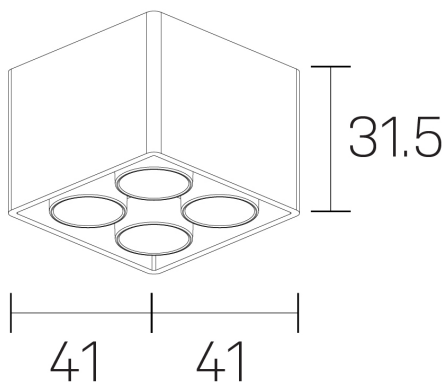

lumo mini
K51302.22.SR.BK-BK.50.ST.9.30

GENERAL DETAILS

INSTALLATION	Surface
FINISHES ALUMINIUM	Black-Black
LIGHT DIRECTION	Fixed
BEAM ANGLE	50°
INT/EXT IP DEGREE	IP20
MATERIAL	Aluminum
IK DEGREE	IK 6
UTILIZATION	Indoor
WARRANTY	5 years

ELECTRICAL DETAILS

LAMP	LED
POWER	6,5W
COLOUR TEMPERATURE	3000K
LUMINOUS FLUX	510 Lm
EFFICACY DIMMING	78 Lm/W
DIMABLE	No Dim
DRIVER	Remote
CLASS PROTECTION	II
COLOUR RENDERING INDEX	CRI>90
VOLTAGE	220-240 V
CURRENT INTENSITY	500 mA
LIFE TIME	50.000 h

GENERAL DIMENSIONS

DIMENSIONS	.22 (41x41mm)
HEIGHT	h 31,5 mm
DIMENSIONES DE EMBALAJE	N/A

*Please might expect a max.15% figure reduction in finishes other than white