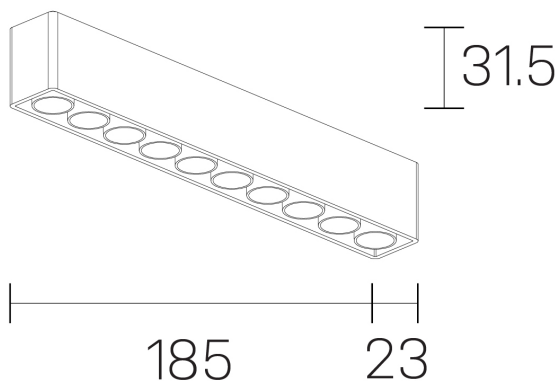

lumo mini
K51302.10.SR.BK-BK.38.ST.9.30.PU

GENERAL DETAILS

INSTALLATION	Surface
FINISHES ALUMINIUM	Black-Black
LIGHT DIRECTION	Fixed
BEAM ANGLE	38°
INT/EXT IP DEGREE	IP20
MATERIAL	Aluminum
IK DEGREE	IK 6
UTILIZATION	Indoor
WARRANTY	5 years

ELECTRICAL DETAILS

LAMP	LED
POWER	16 W
COLOUR TEMPERATURE	3000K
LUMINOUS FLUX	1261 Lm
EFFICACY DIMMING	79 Lm/W
DIMABLE	Push
DRIVER	Remote
CLASS PROTECTION	II
COLOUR RENDERING INDEX	CRI>90
VOLTAGE	220-240 V
CURRENT INTENSITY	500 mA
LIFE TIME	50.000 h

GENERAL DIMENSIONS

DIMENSIONS	.10 (185x23mm)
HEIGHT	h 31,5 mm
DIMENSIONES DE EMBALAJE	N/A

*Please might expect a max.15% figure reduction in finishes other than white