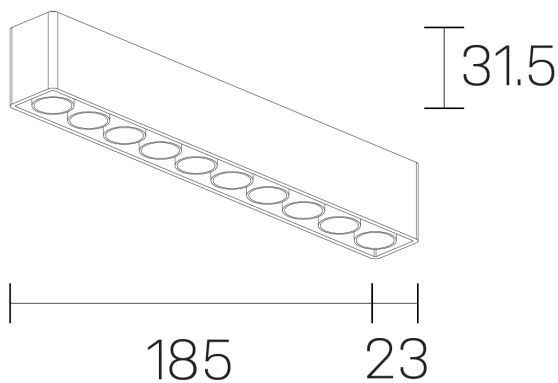

**lumo mini**  
K51302.10.SR.BK-BK.50.ST.9.27

#### GENERAL DETAILS

INSTALLATION	Surface
FINISHES ALUMINIUM	Black-Black
LIGHT DIRECTION	Fixed
BEAM ANGLE	50°
INT/EXT IP DEGREE	IP20
MATERIAL	Aluminum
IK DEGREE	IK 6
UTILIZATION	Indoor
WARRANTY	5 years

#### GENERAL DIMENSIONS

DIMENSIONS	.10 (185x23mm)
HEIGHT	h 31,5 mm
DIMENSIONES DE EMBALAJE	N/A

\*Please might expect a max.15% figure reduction in finishes other than white