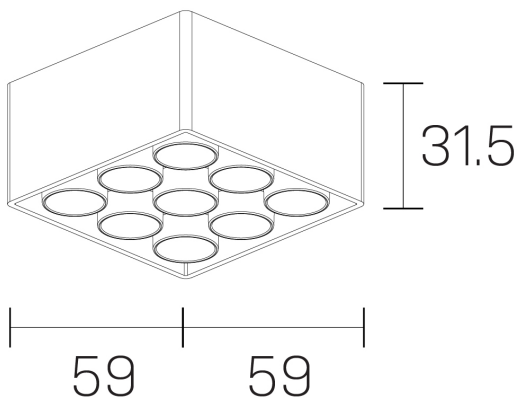

lumo mini
K51302.33.SR.BK-BK.38.ST.9.27.PU

GENERAL DETAILS

INSTALLATION	Surface
FINISHES ALUMINIUM	Black-Black
LIGHT DIRECTION	Fixed
BEAM ANGLE	38°
INT/EXT IP DEGREE	IP20
MATERIAL	Aluminum
IK DEGREE	IK 6
UTILIZATION	Indoor
WARRANTY	5 years

ELECTRICAL DETAILS

LAMP	LED
POWER	14,5W
COLOUR TEMPERATURE	2700K
LUMINOUS FLUX	1084 Lm
EFFICACY DIMMING	75 Lm/W
DIMABLE	Push
DRIVER	Remote
CLASS PROTECTION	II
COLOUR RENDERING INDEX	CRI>90
VOLTAGE	220-240 V
CURRENT INTENSITY	500 mA
LIFE TIME	50.000 h

GENERAL DIMENSIONS

DIMENSIONS	.33 (59x59mm)
HEIGHT	h 31,5 mm
DIMENSIONES DE EMBALAJE	N/A

*Please might expect a max.15% figure reduction in finishes other than white