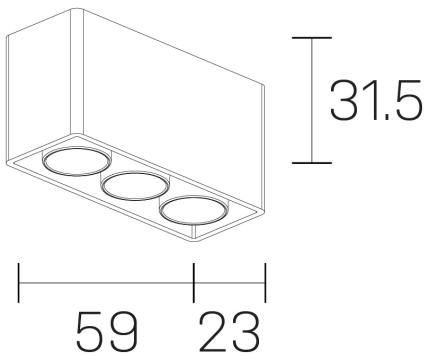

lumo mini
K51302.03.SR.BK-BK.38.ST.9.27.PU

GENERAL DETAILS

INSTALLATION	Surface
FINISHES ALUMINIUM	Black-Black
LIGHT DIRECTION	Fixed
BEAM ANGLE	38°
INT/EXT IP DEGREE	IP20
MATERIAL	Aluminum
IK DEGREE	IK 6
UTILIZATION	Indoor
WARRANTY	5 years

GENERAL DIMENSIONS

DIMENSIONS	.03 (59x23mm)
HEIGHT	h 31,5 mm
DIMENSIONES DE EMBALAJE	N/A

*Please might expect a max.15% figure reduction in finishes other than white