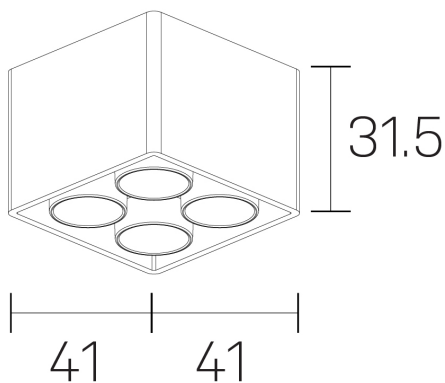

lumo mini
K51302.22.SR.BK-BK.50.ST.9.27.PU

GENERAL DETAILS

INSTALLATION	Surface
FINISHES ALUMINIUM	Black-Black
LIGHT DIRECTION	Fixed
BEAM ANGLE	50°
INT/EXT IP DEGREE	IP20
MATERIAL	Aluminum
IK DEGREE	IK 6
UTILIZATION	Indoor
WARRANTY	5 years

GENERAL DIMENSIONS

DIMENSIONS	.22 (41x41mm)
HEIGHT	h 31,5 mm
DIMENSIONES DE EMBALAJE	N/A

*Please might expect a max.15% figure reduction in finishes other than white