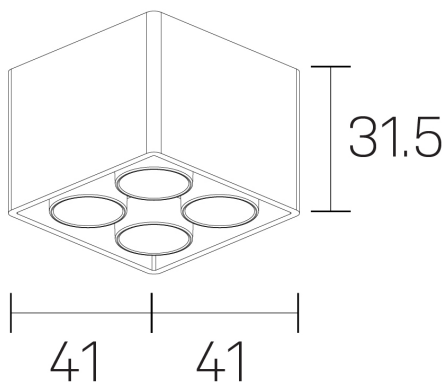

lumo mini
K51302.22.SR.BK-BK.28.ST.9.27

GENERAL DETAILS

INSTALLATION	Surface
FINISHES ALUMINIUM	Black-Black
LIGHT DIRECTION	Fixed
BEAM ANGLE	28°
INT/EXT IP DEGREE	IP20
MATERIAL	Aluminum
IK DEGREE	IK 6
UTILIZATION	Indoor
WARRANTY	5 years

GENERAL DIMENSIONS

DIMENSIONS	.22 (41x41mm)
HEIGHT	h 31,5 mm
DIMENSIONES DE EMBALAJE	N/A

*Please might expect a max.15% figure reduction in finishes other than white