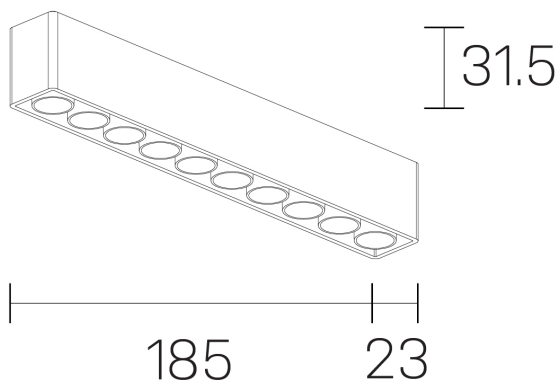

lumo mini
K51302.10.SR.BK-BK.38.ST.9.30

GENERAL DETAILS

INSTALLATION	Surface
FINISHES ALUMINIUM	Black-Black
LIGHT DIRECTION	Fixed
BEAM ANGLE	38°
INT/EXT IP DEGREE	IP20
MATERIAL	Aluminum
IK DEGREE	IK 6
UTILIZATION	Indoor
WARRANTY	5 years

ELECTRICAL DETAILS

LAMP	LED
POWER	16 W
COLOUR TEMPERATURE	3000K
LUMINOUS FLUX	1261 Lm
EFFICACY DIMMING	79 Lm/W
DIMABLE	No Dim
DRIVER	Remote
CLASS PROTECTION	II
COLOUR RENDERING INDEX	CRI>90
VOLTAGE	220-240 V
CURRENT INTENSITY	500 mA
LIFE TIME	50.000 h

GENERAL DIMENSIONS

DIMENSIONS	.10 (185x23mm)
HEIGHT	h 31,5 mm
DIMENSIONES DE EMBALAJE	N/A

*Please might expect a max.15% figure reduction in finishes other than white