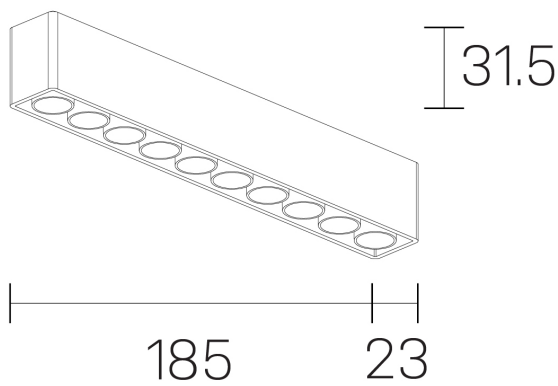

lumo mini
K51302.10.SR.BK-BK.38.ST.9.30.DA

GENERAL DETAILS

INSTALLATION	Surface
FINISHES ALUMINIUM	Black-Black
LIGHT DIRECTION	Fixed
BEAM ANGLE	38°
INT/EXT IP DEGREE	IP20
MATERIAL	Aluminum
IK DEGREE	IK 6
UTILIZATION	Indoor
WARRANTY	5 years

ELECTRICAL DETAILS

LAMP	LED
POWER	16 W
COLOUR TEMPERATURE	3000K
LUMINOUS FLUX	1261 Lm
EFFICACY DIMMING	79 Lm/W
DIMABLE	DALI
DRIVER	Remote
CLASS PROTECTION	II
COLOUR RENDERING INDEX	CRI>90
VOLTAGE	220-240 V
CURRENT INTENSITY	500 mA
LIFE TIME	50.000 h

GENERAL DIMENSIONS

DIMENSIONS	.10 (185x23mm)
HEIGHT	h 31,5 mm
DIMENSIONES DE EMBALAJE	N/A

*Please might expect a max.15% figure reduction in finishes other than white